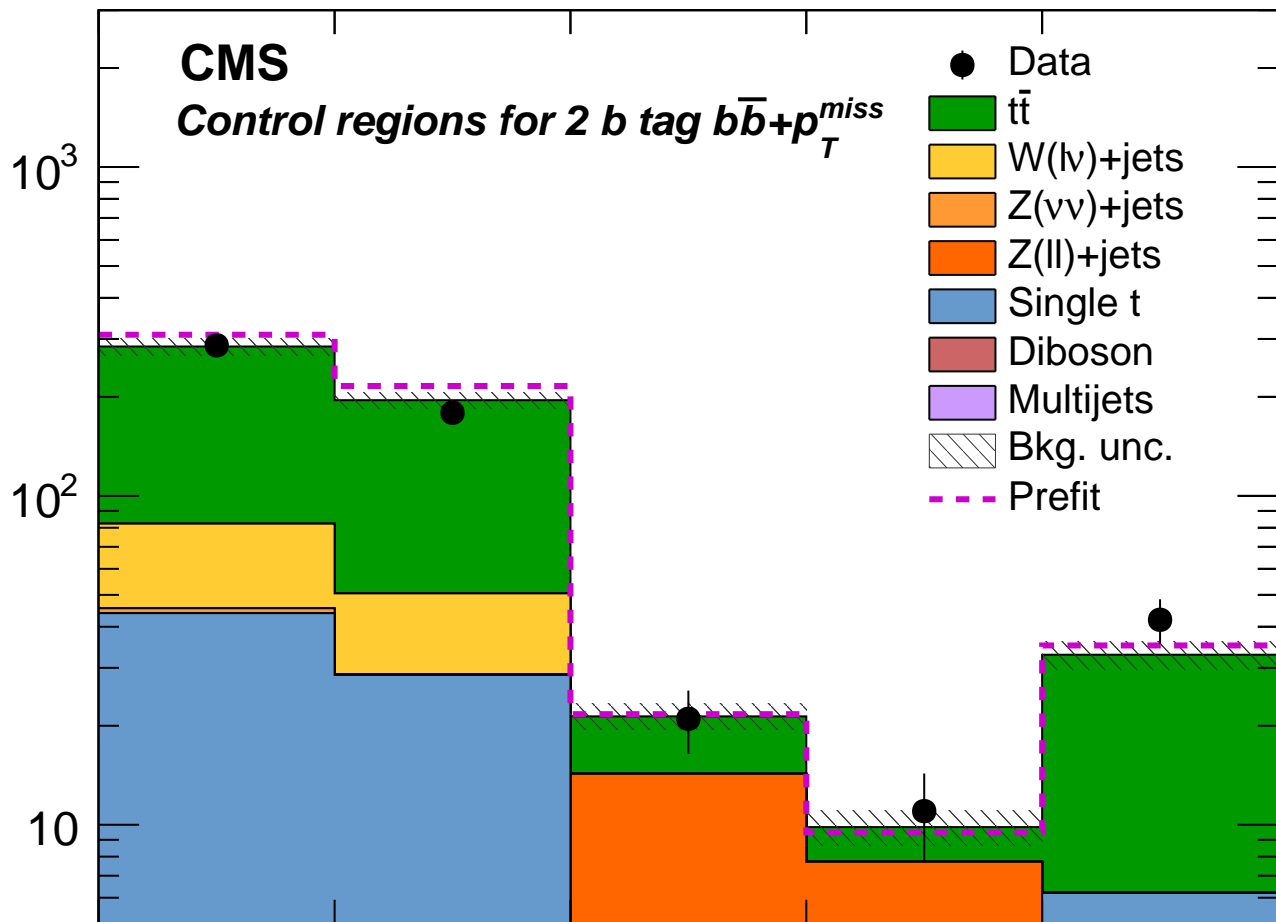

2.2 fb<sup>-1</sup> (13 TeV)

Events

Obs / Fitted