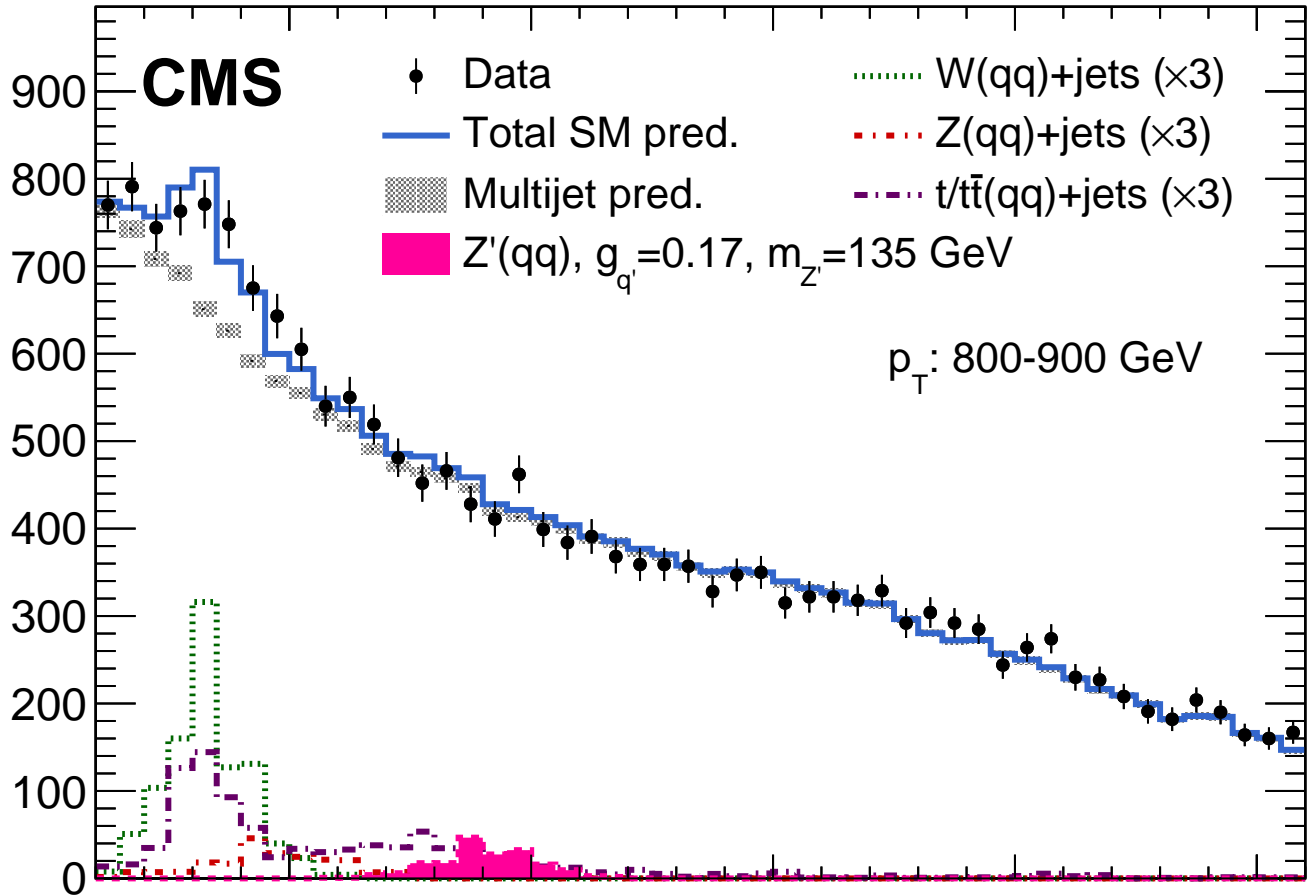

35.9 fb<sup>-1</sup> (13 TeV)

Events / 5 GeV

Data/Prediction