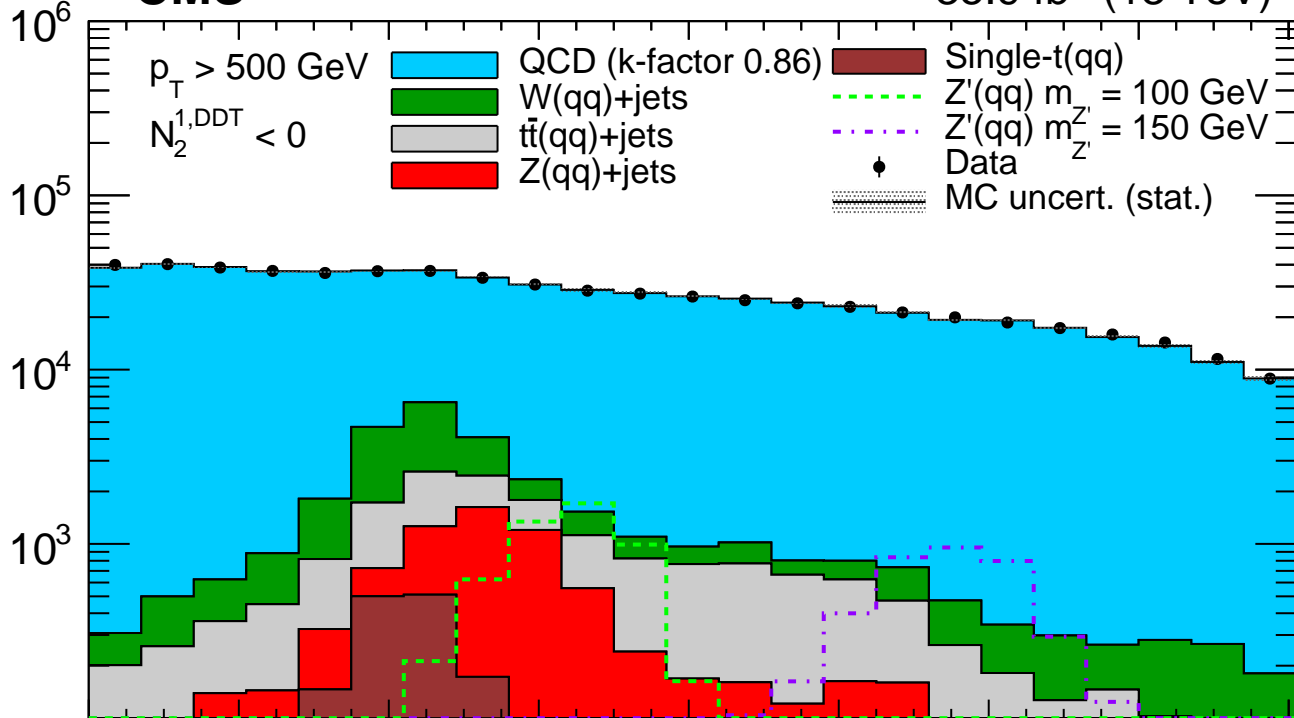

CMS**35.9 fb⁻¹ (13 TeV)**

Events / 7 GeV

Data/Simulation