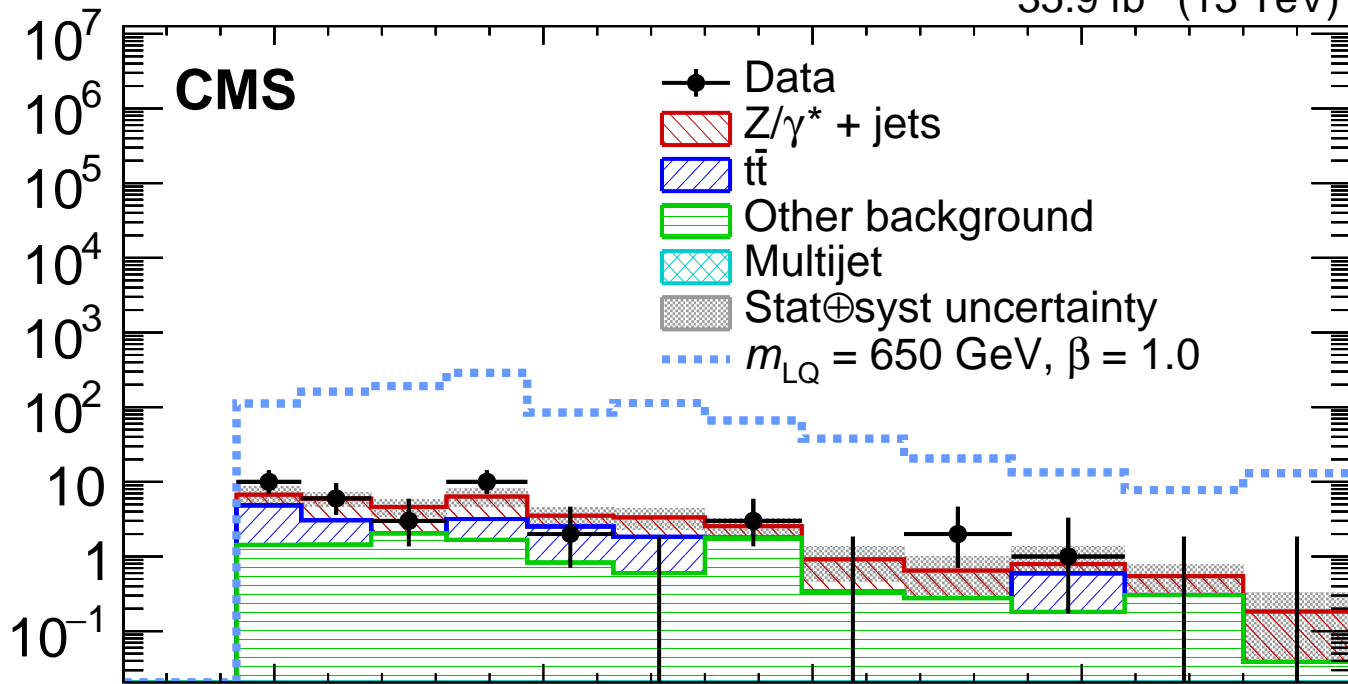

35.9 fb<sup>-1</sup> (13 TeV)**CMS**

Events / bin

data / bkg.

1000

1500

2000

2500

3000

 $S_T$  [GeV]