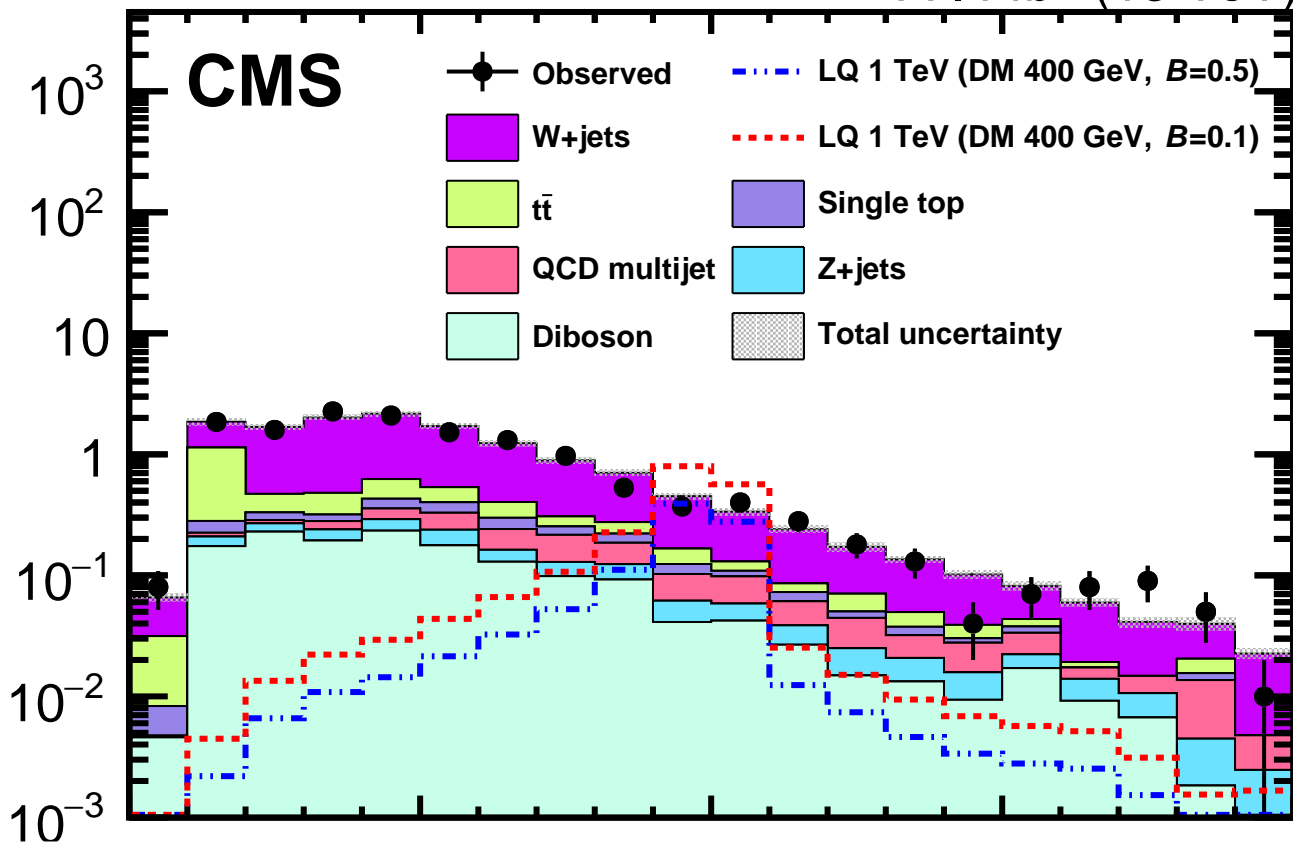

77.4 fb⁻¹ (13 TeV)

CMS

Events / GeV

Obs./Exp.