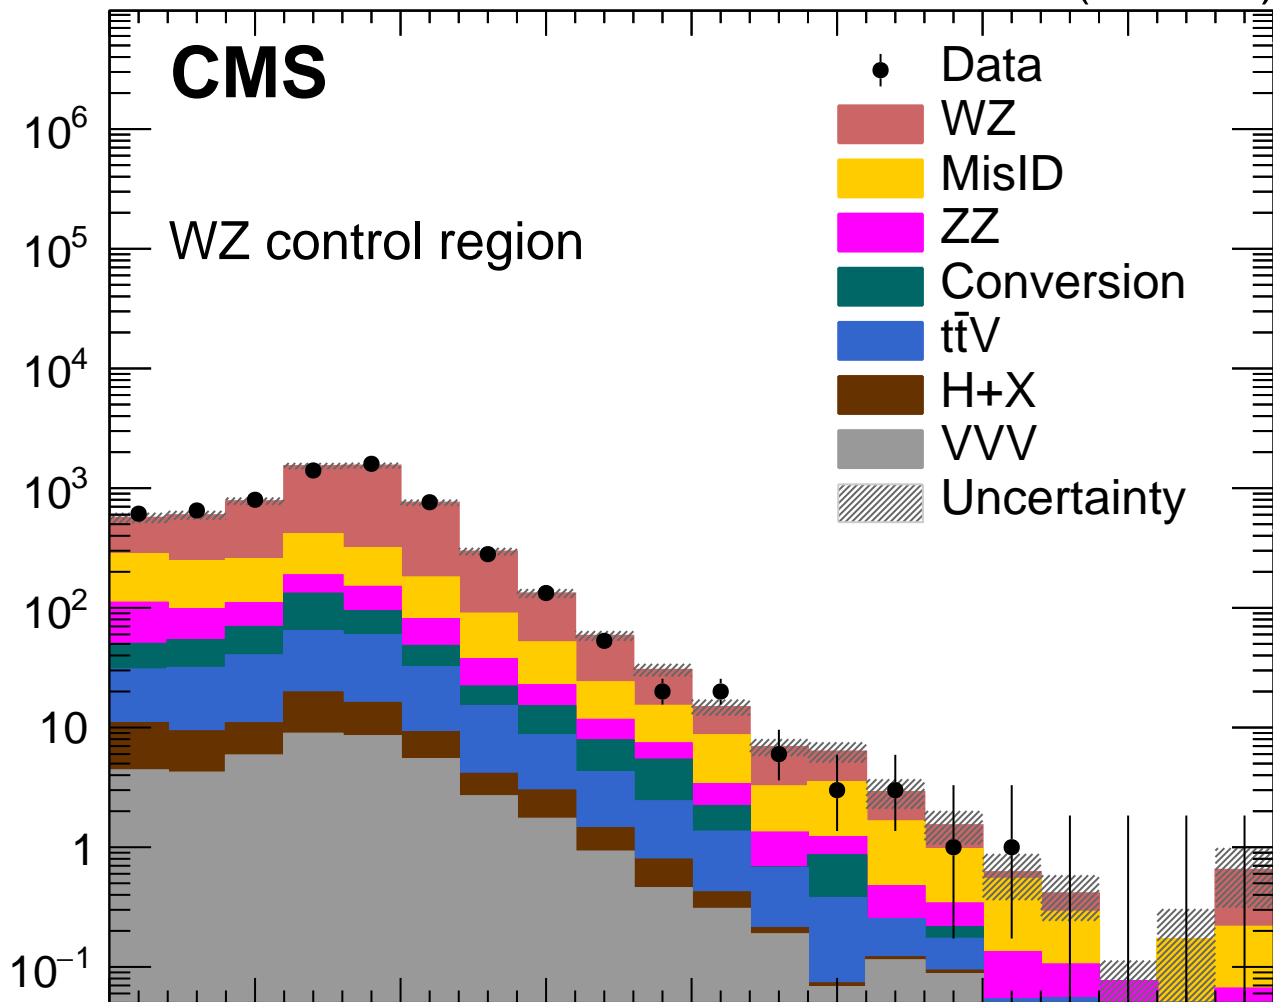

77.4 fb⁻¹ (13 TeV)

CMS

WZ control region

Events / 20 GeV

Obs/Exp