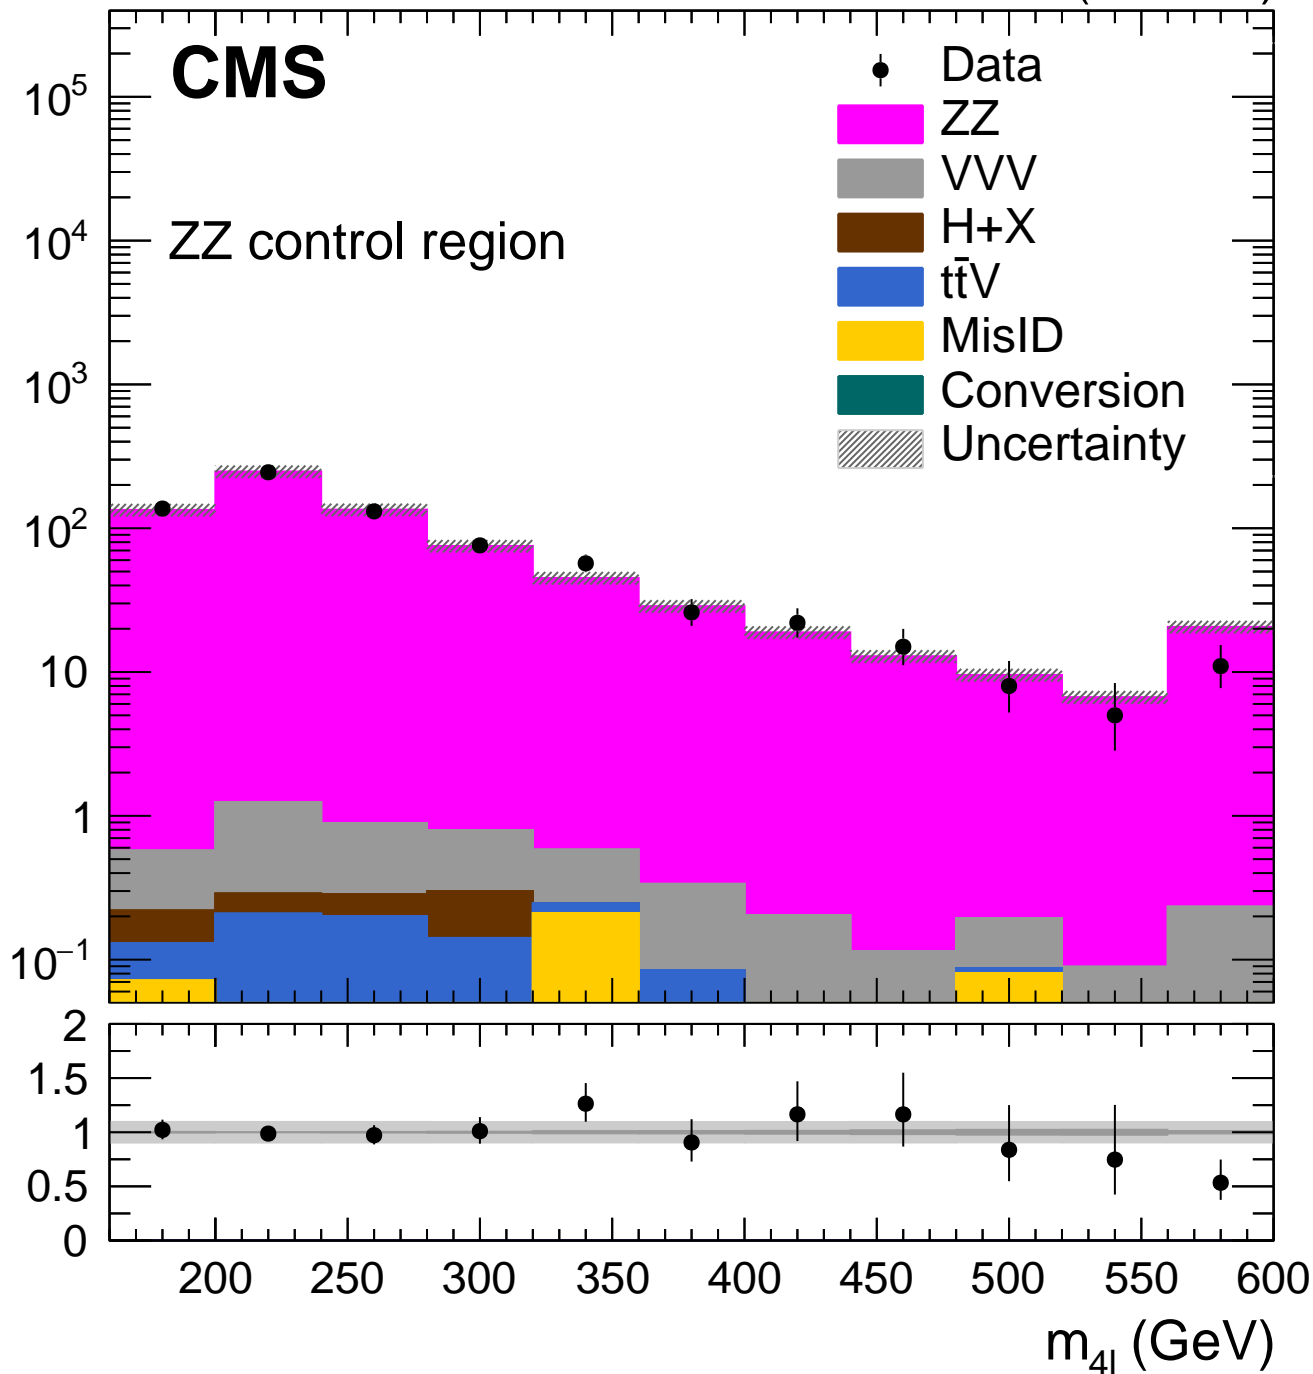

77.4 fb⁻¹ (13 TeV)

CMS

ZZ control region

Events / 40 GeV

Obs/Exp

m_{4l} (GeV)