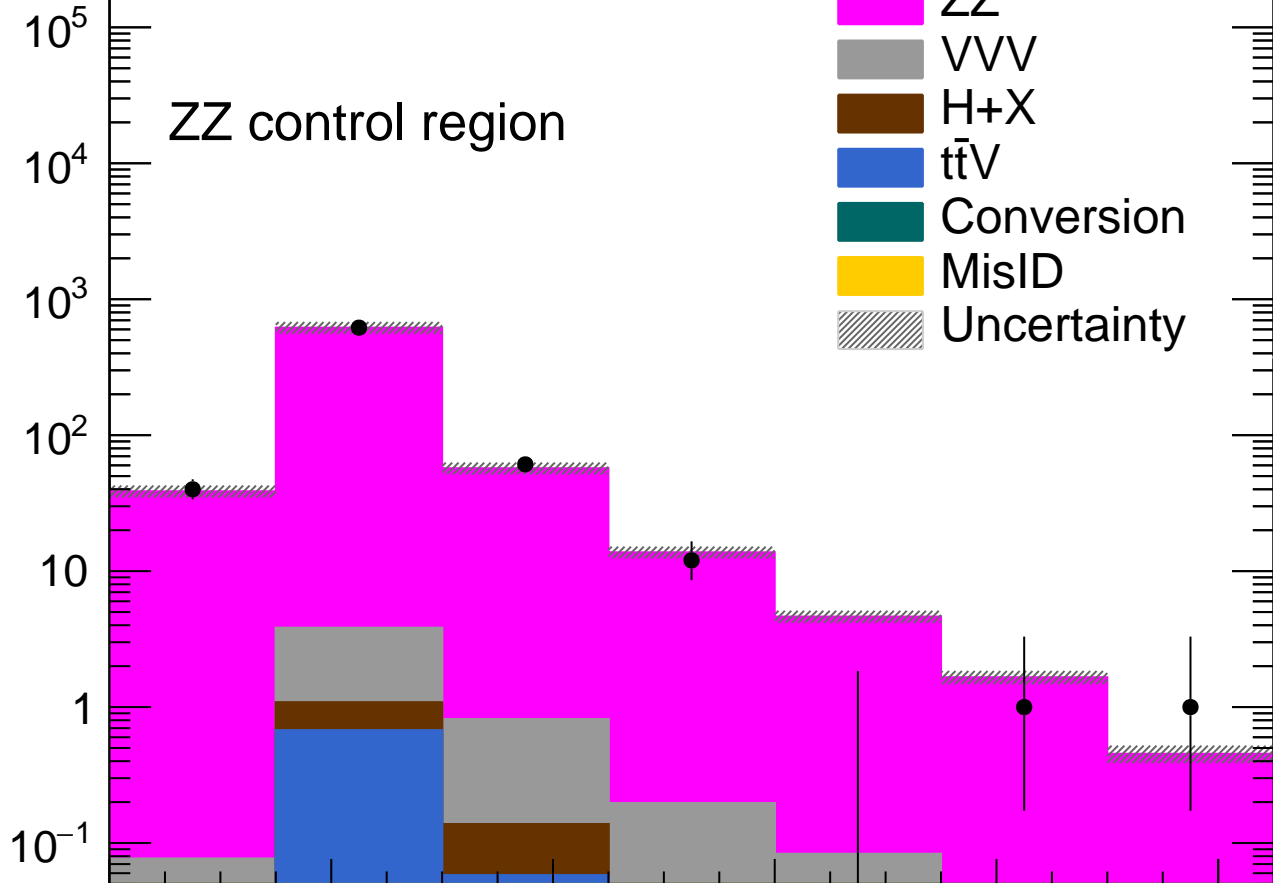

77.4 fb⁻¹ (13 TeV)

CMS

ZZ control region

Events / 150 GeV

Obs/Exp

L_T (GeV)