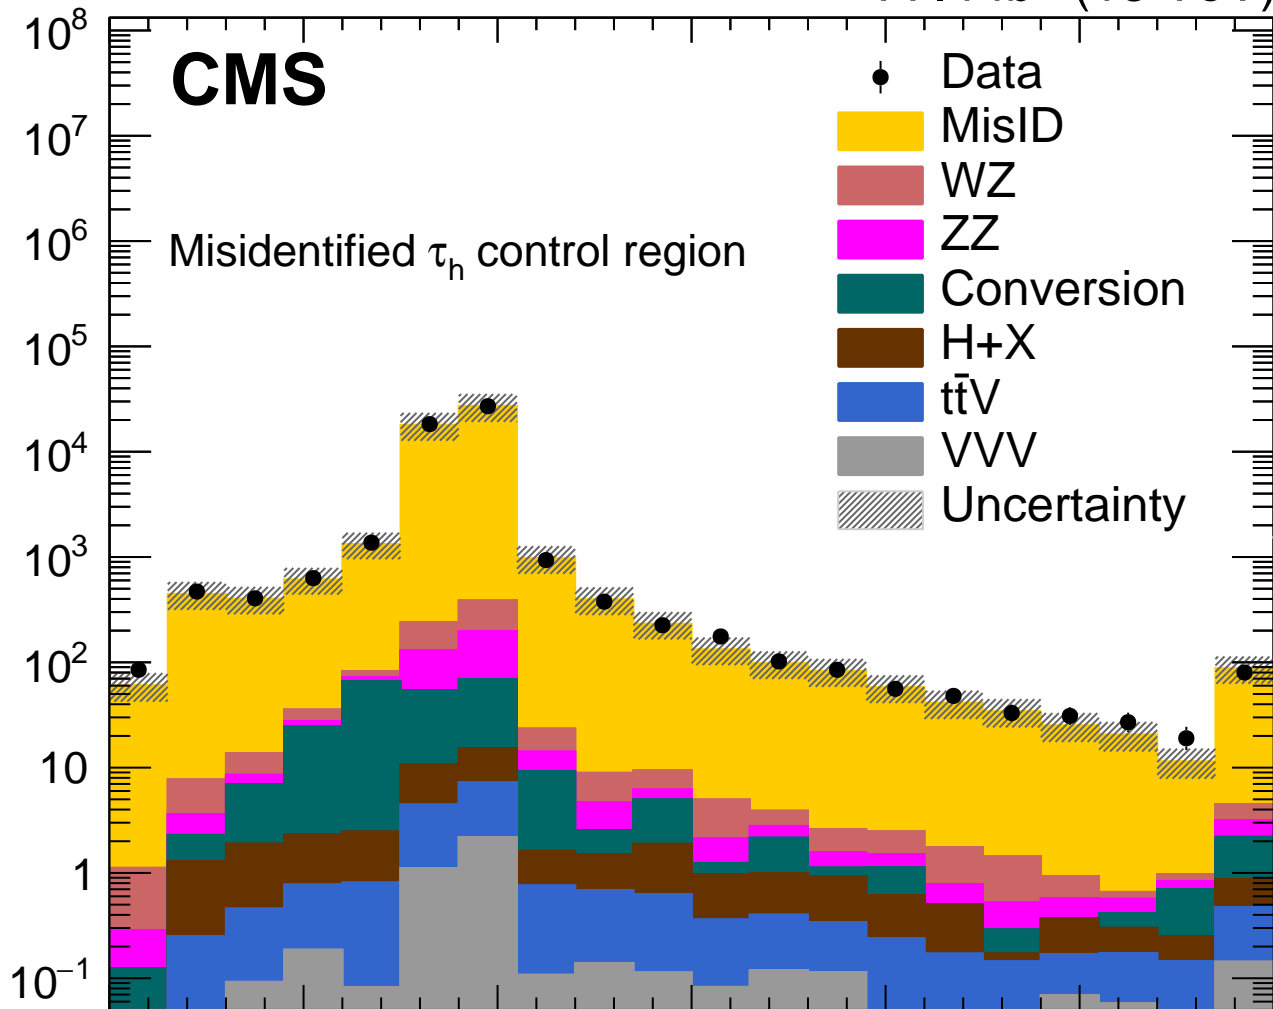

77.4 fb⁻¹ (13 TeV)

CMS

Misidentified τ_h control region

Events / 15 GeV

Obs/Exp

Dilepton Pair Mass (GeV)