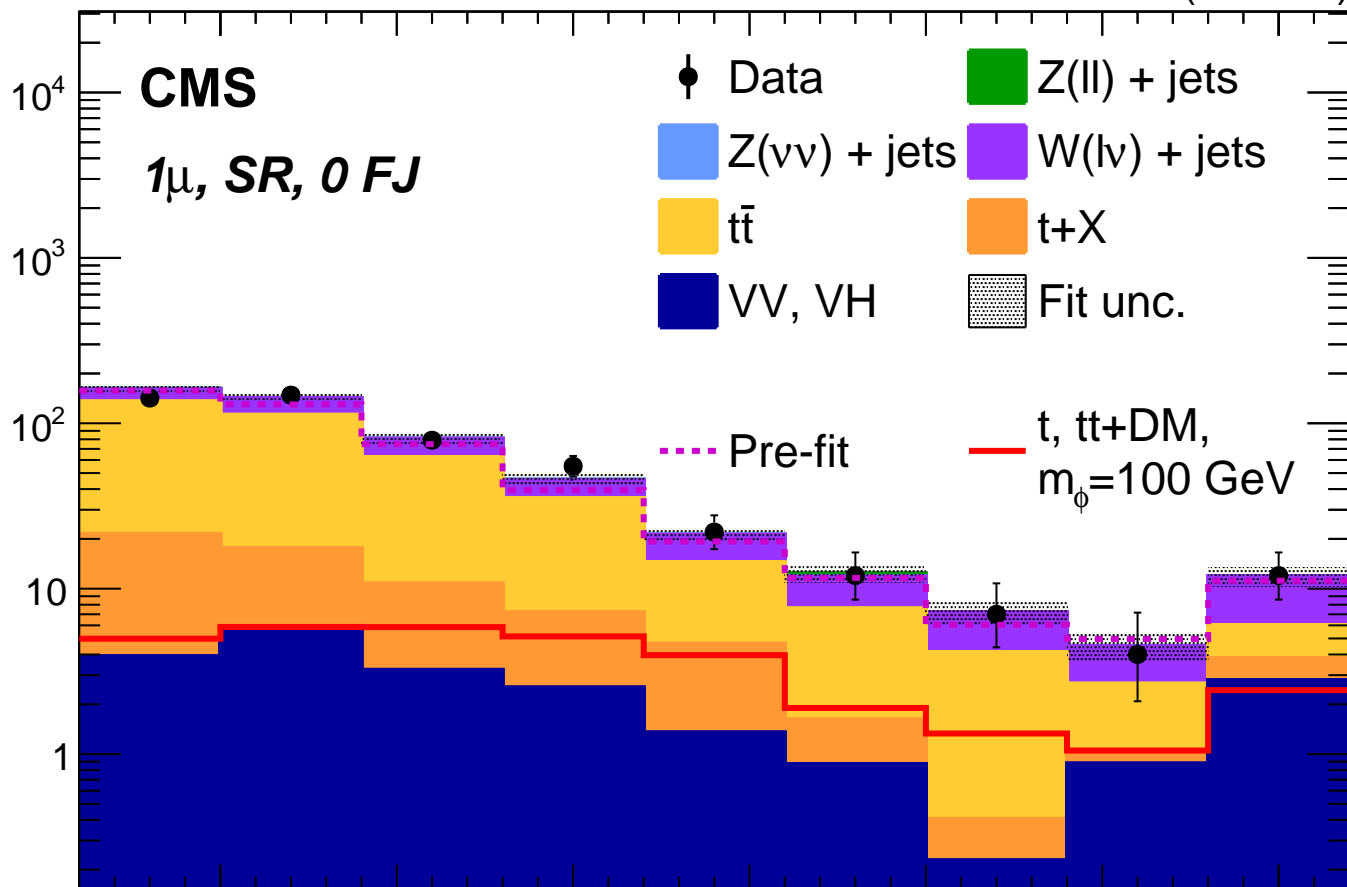

35.9 fb⁻¹ (13 TeV)

Events

Data / Bkg

Data - Bkg
unc.