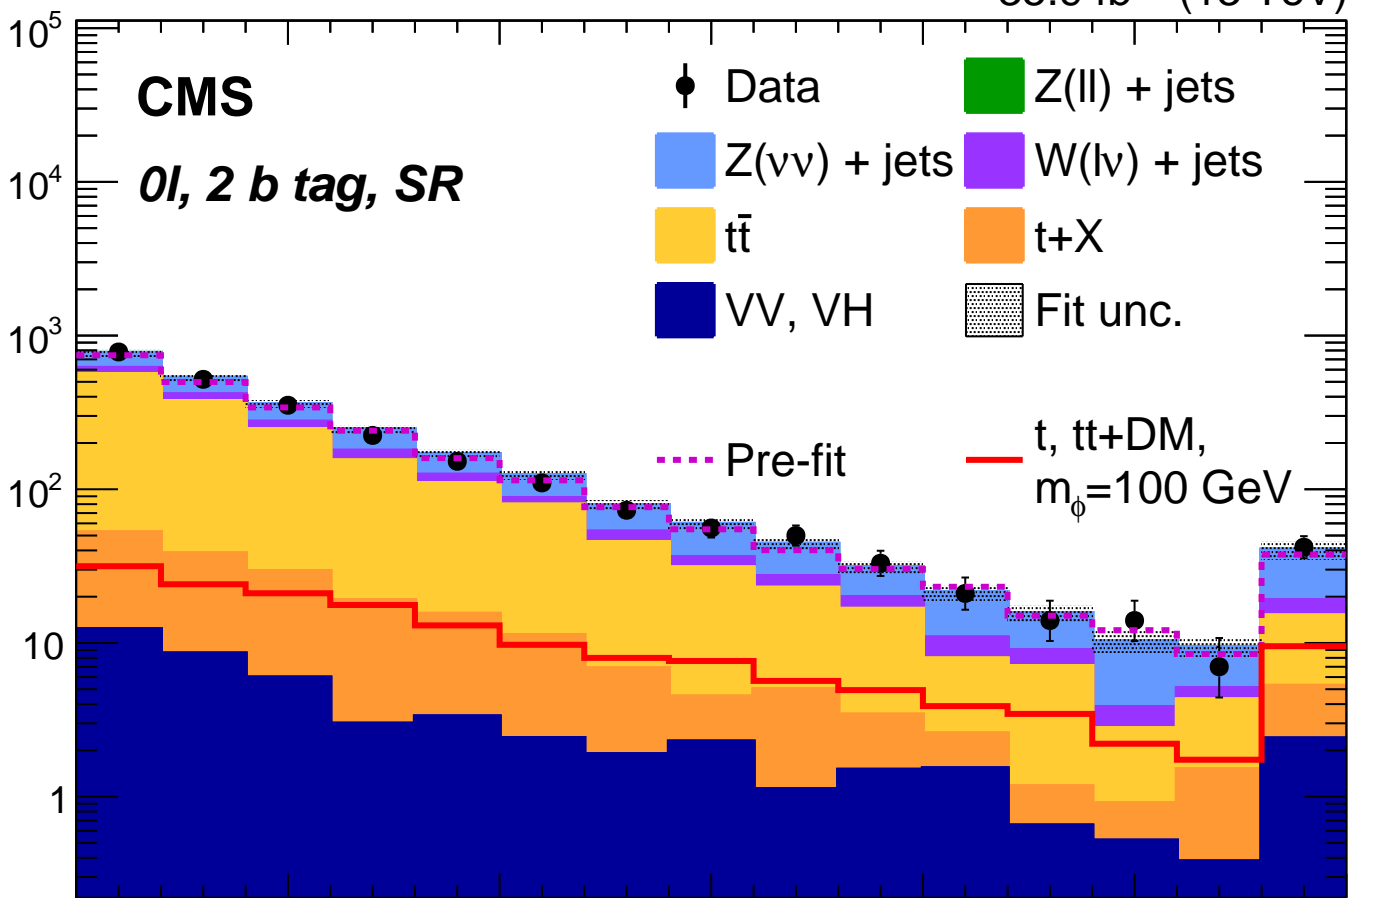

35.9 fb<sup>-1</sup> (13 TeV)

Events

**CMS****0l, 2 b tag, SR**

Data / Bkg

Data - Bkg  
unc. $p_T^{\text{miss}}$  (GeV)