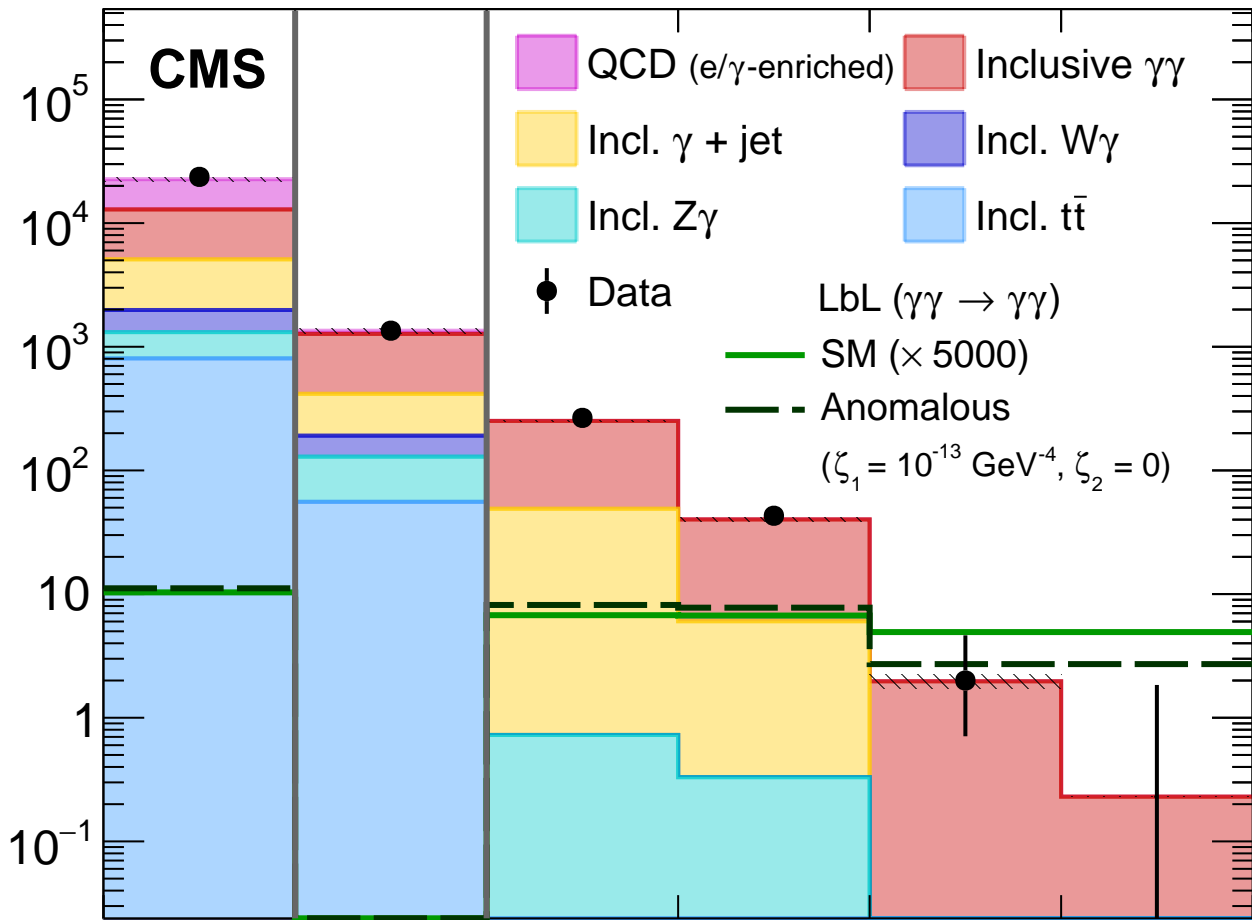

9.4 fb⁻¹ (13 TeV)

Events

CMS

Data/Pred.