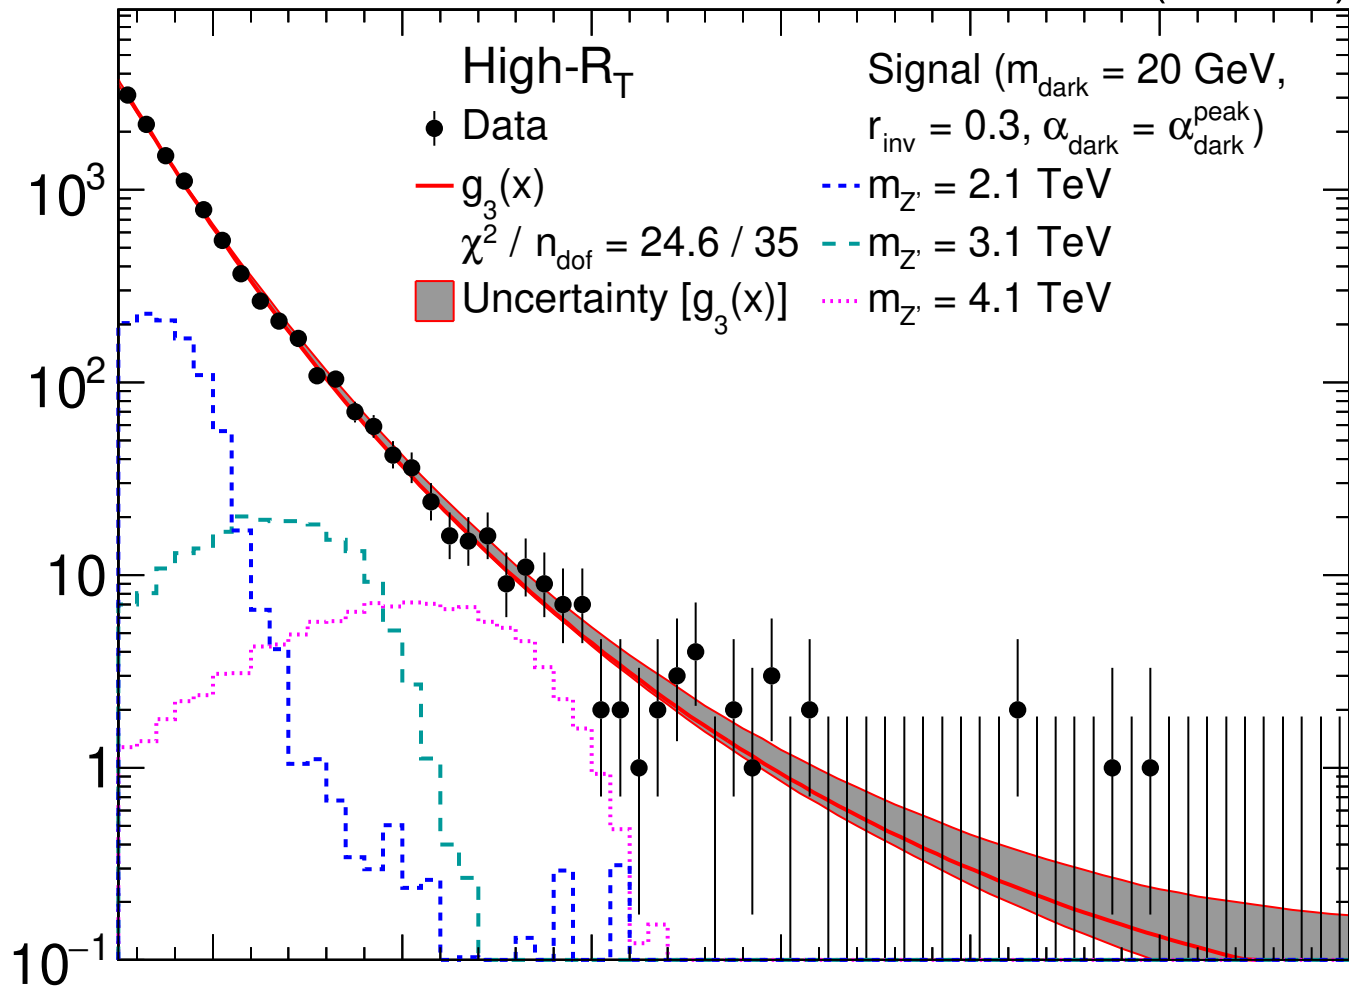

CMS138 fb⁻¹ (13 TeV)

Number of events

Data-Fit