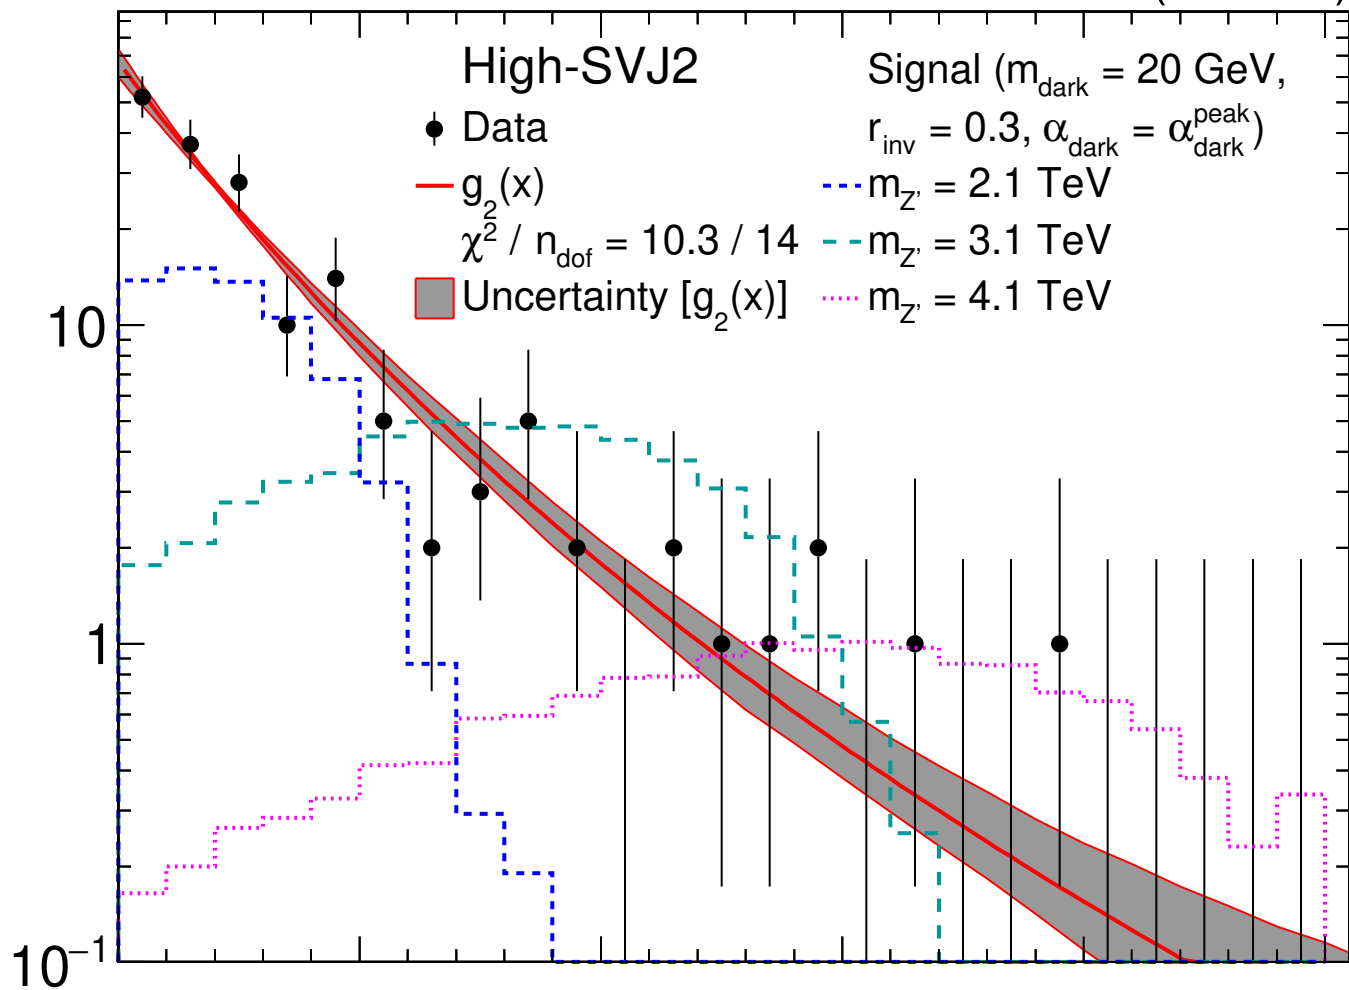

CMS138 fb⁻¹ (13 TeV)

number of events

Data-Fit