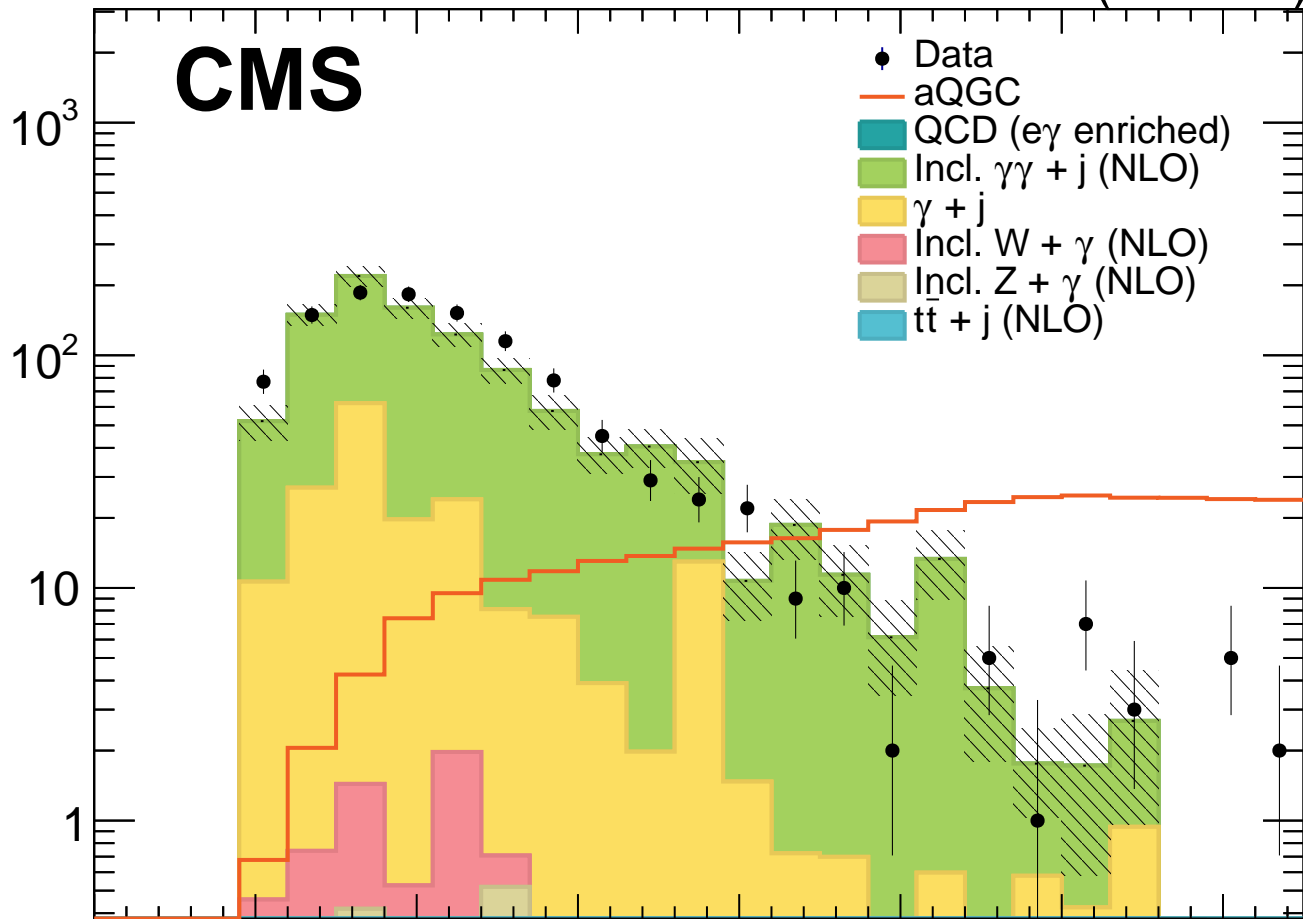

103 fb⁻¹ (13 TeV)

CMS

Events / 30 GeV

Data / MC