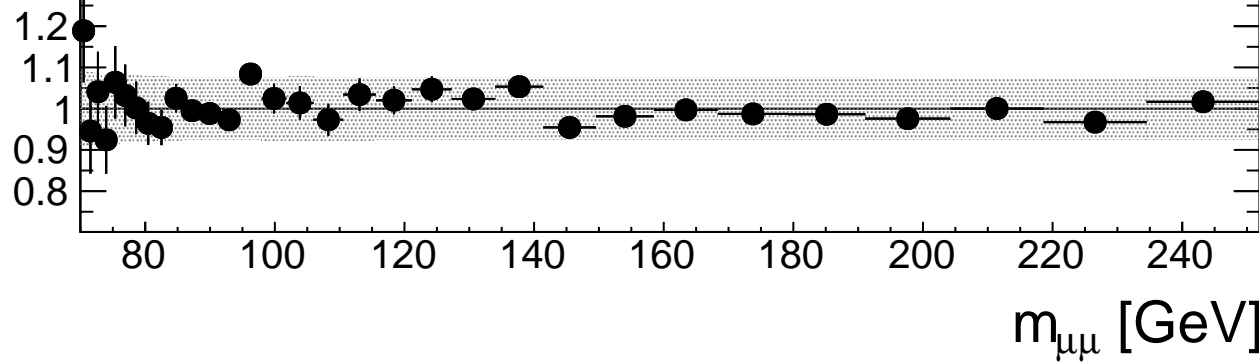

138 fb<sup>-1</sup> (13 TeV)

Events / bin

Data/MC

$m_{\mu\mu}$  [GeV]