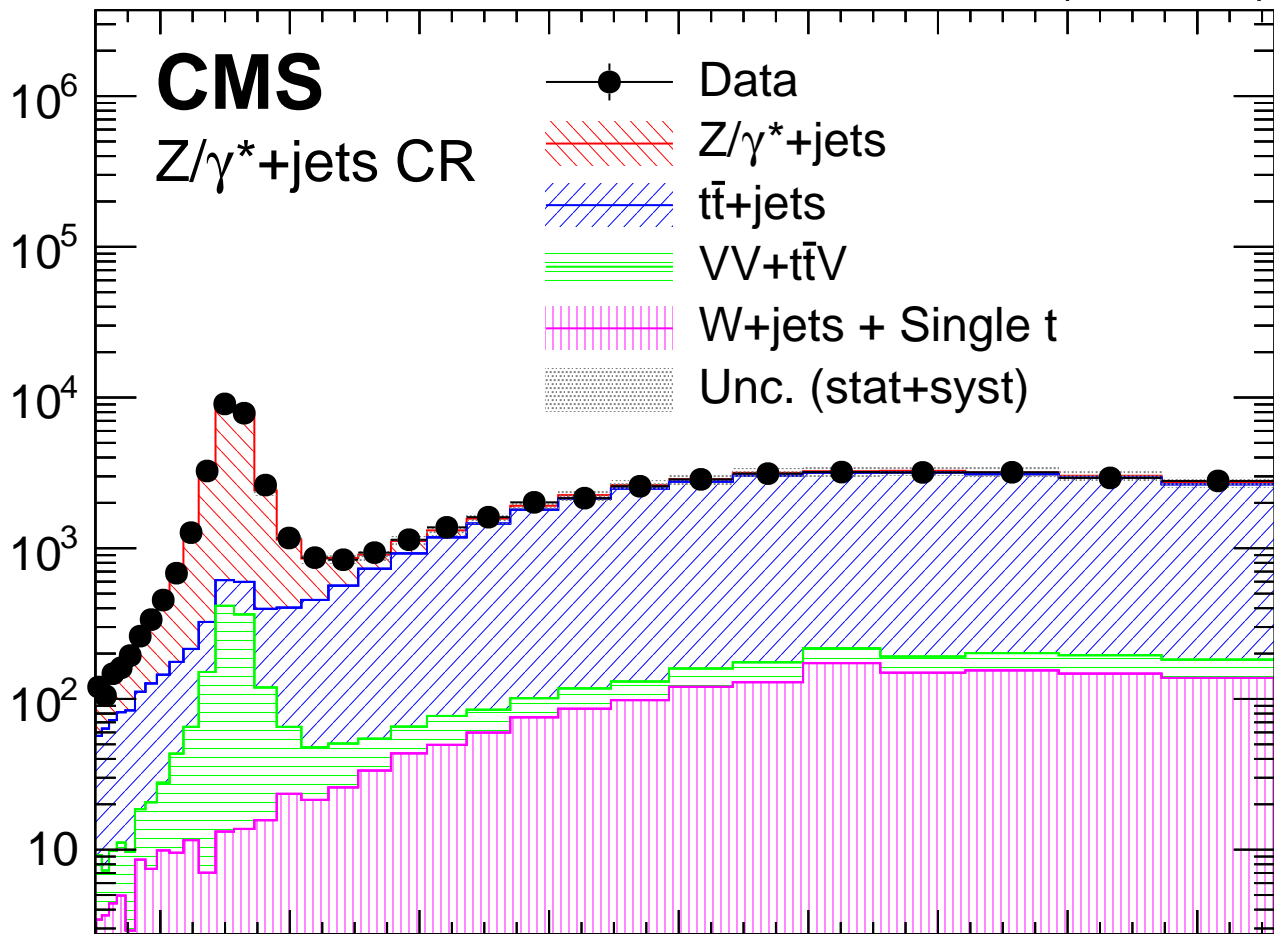

138 fb<sup>-1</sup> (13 TeV)

Events / bin

Data/MC

$m_{\mu\mu}$  [GeV]