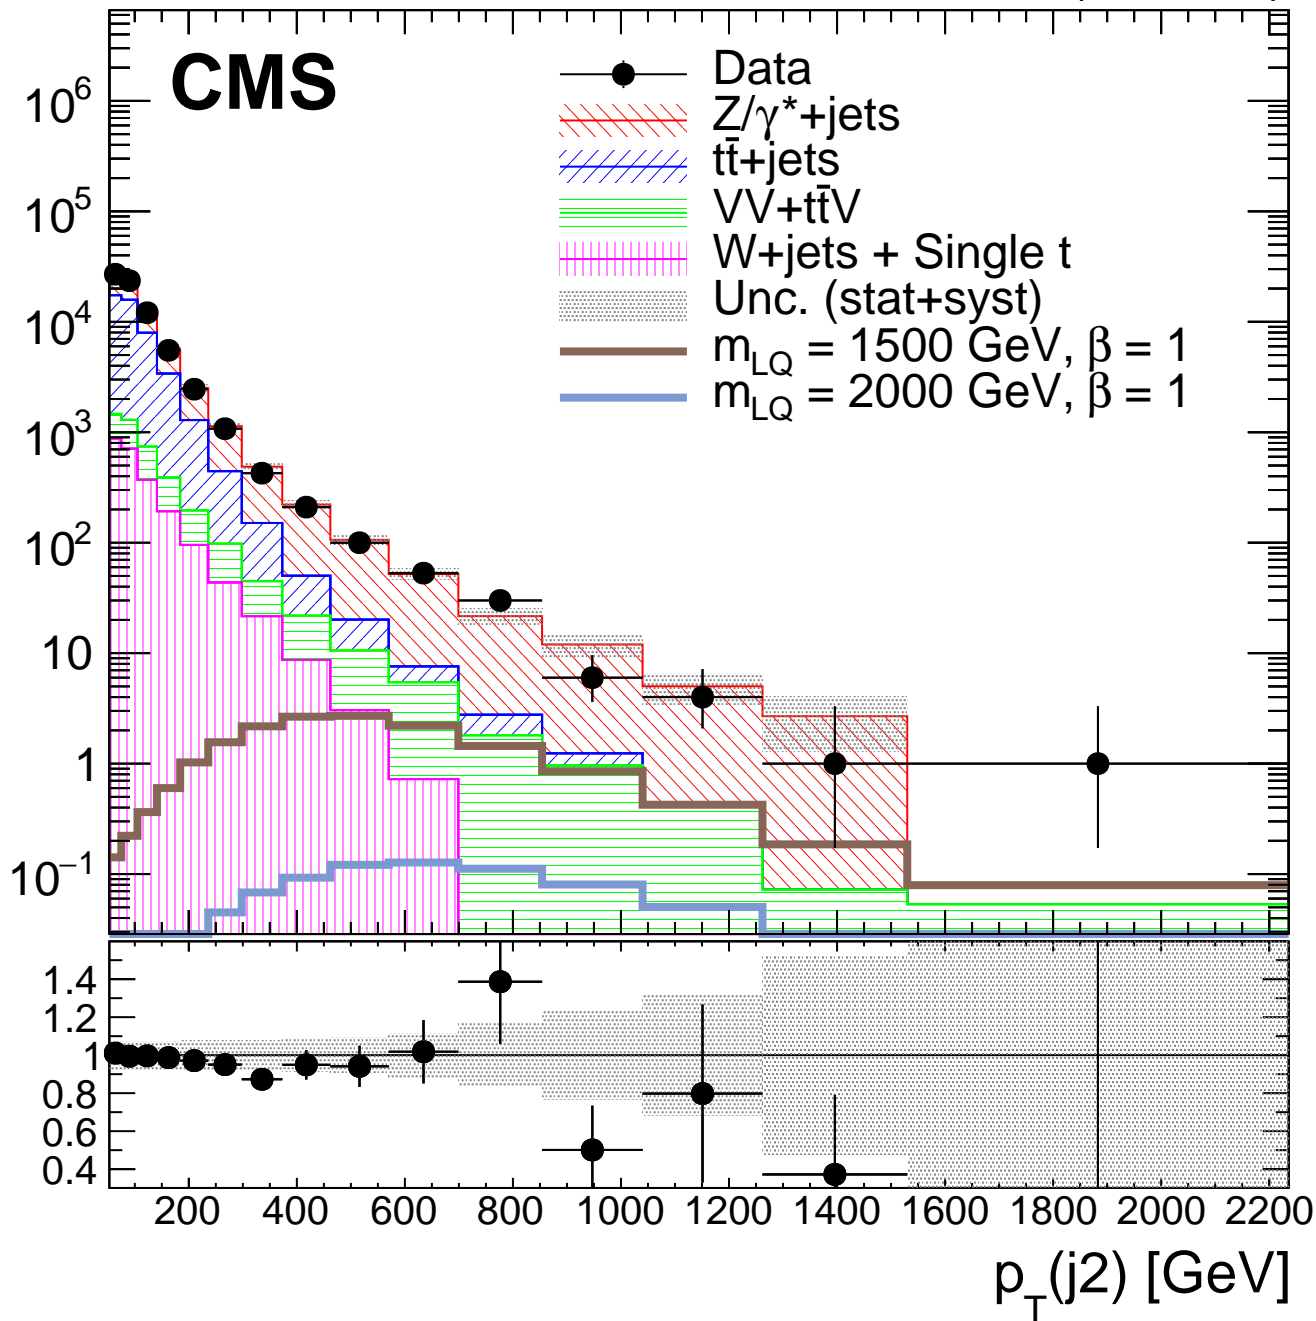

138 fb⁻¹ (13 TeV)

Events / bin

CMS

Data/MC

p_T(j2) [GeV]