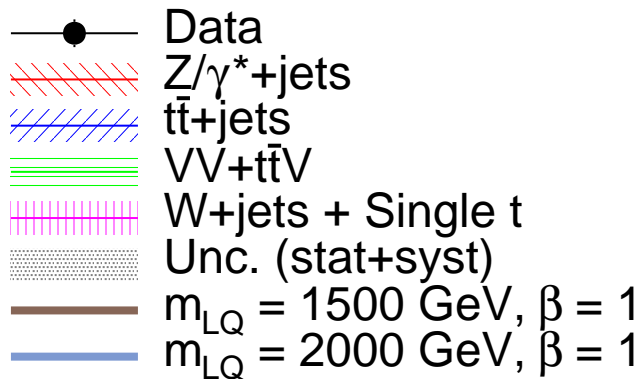

138 fb⁻¹ (13 TeV)

Events / bin

CMS

Data/MC

p_T(j2) [GeV]