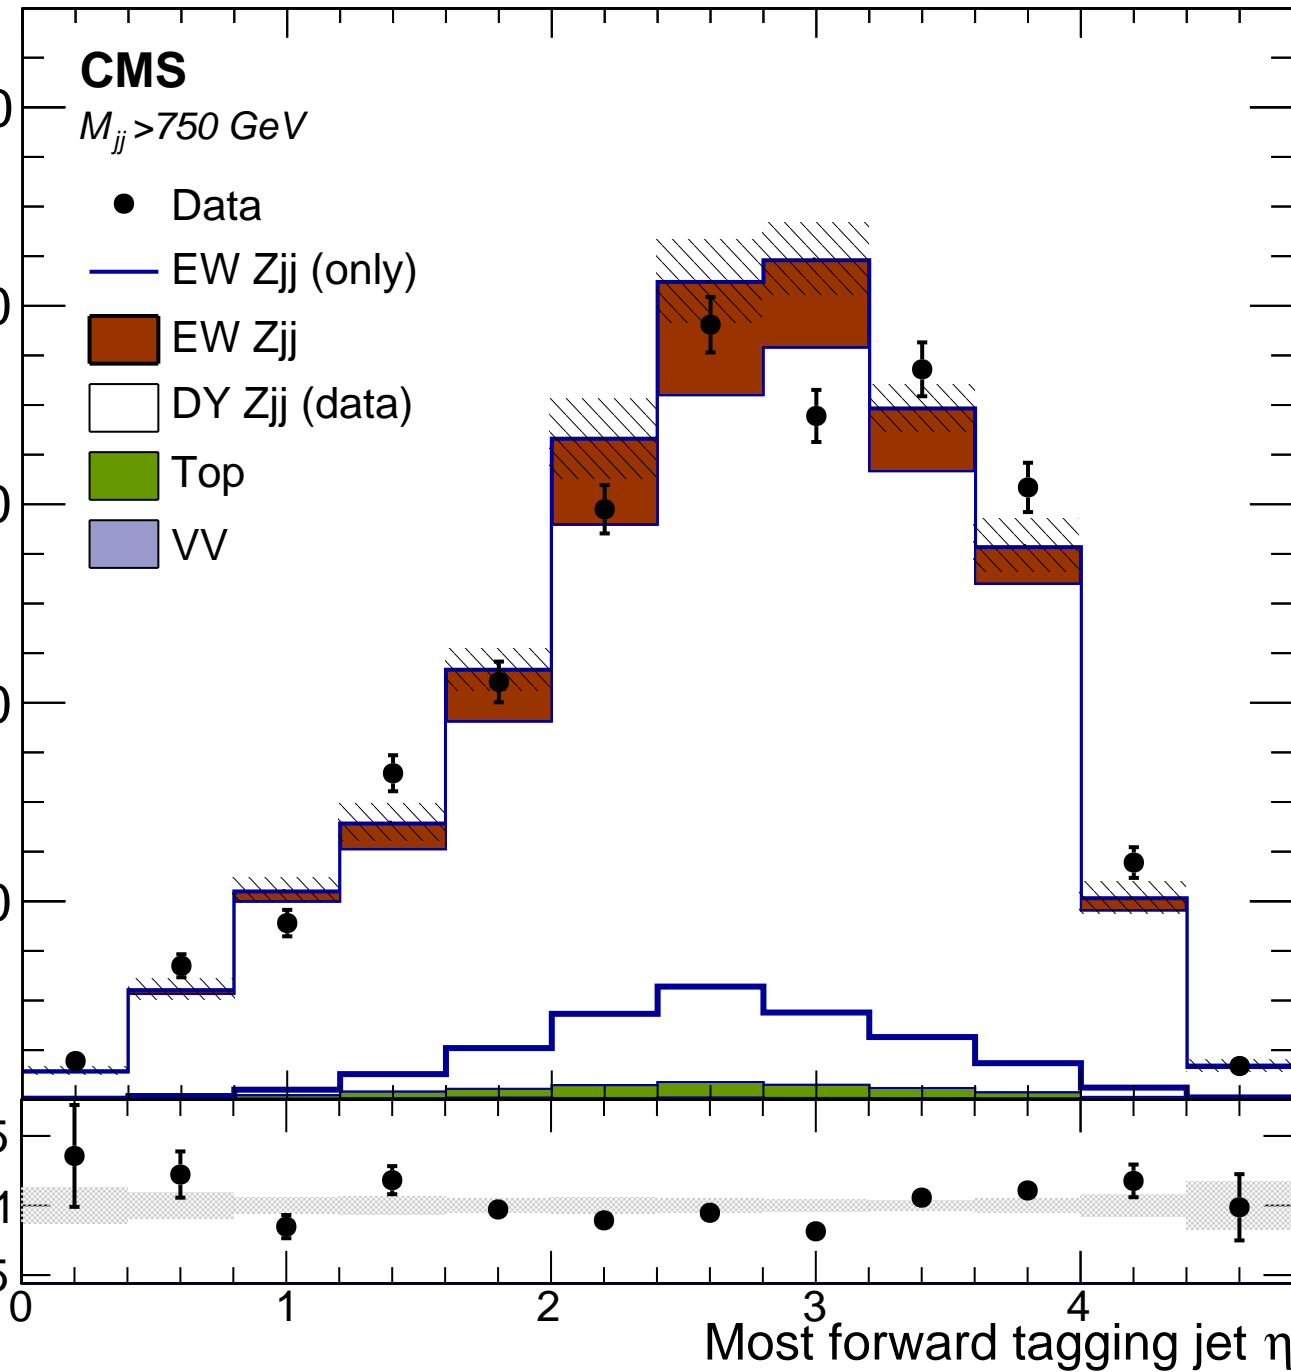

Events

CMS $M_{jj} > 750$ GeV

- Data
- EW Zjj (only)
- EW Zjj
- DY Zjj (data)
- Top
- VV

1000

800

600

400

200

1.5

0.5

Most forward tagging jet η

Data/Exp.