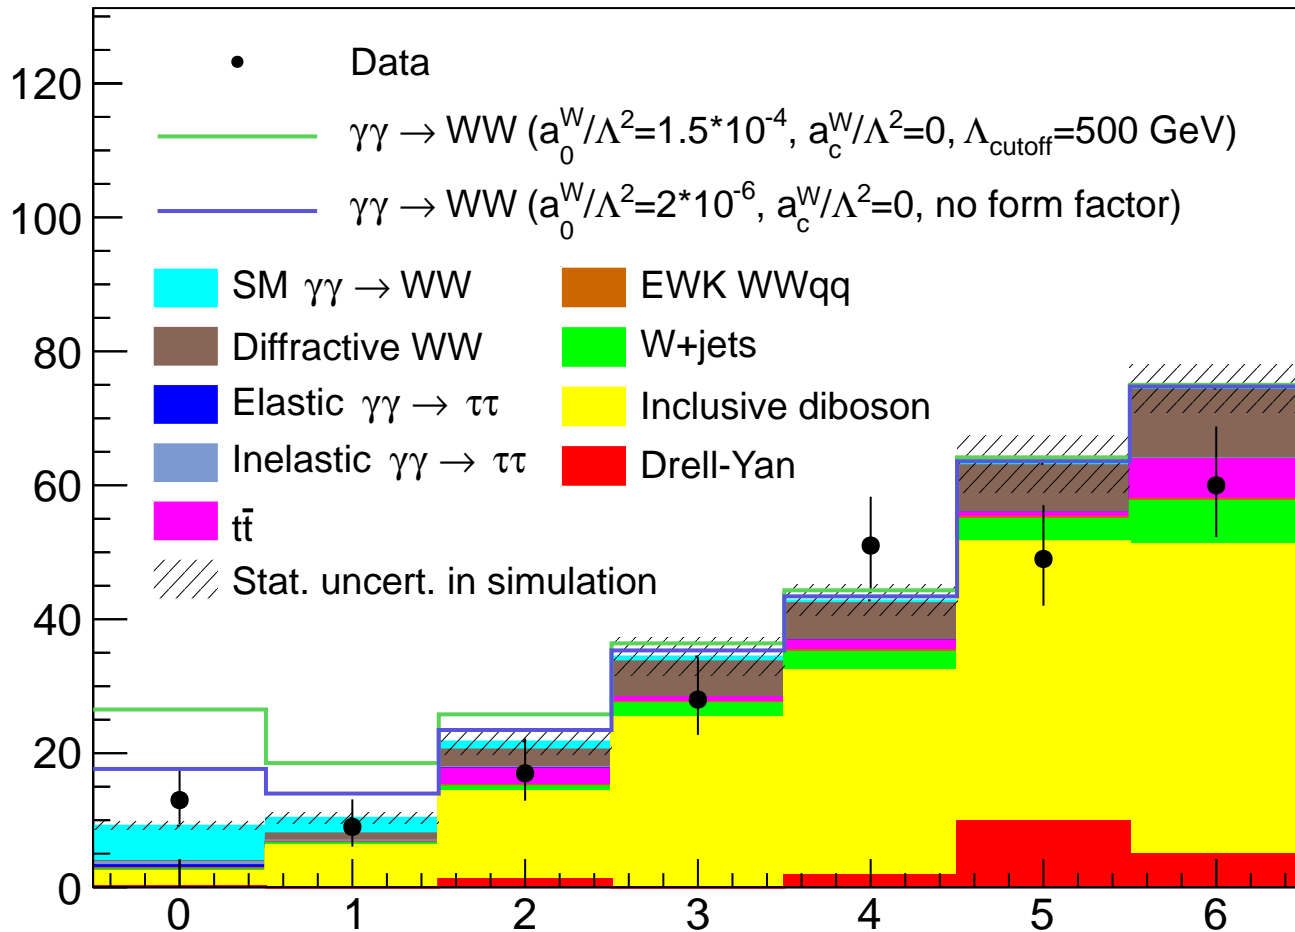

CMS

19.7 fb⁻¹ (8 TeV)

Events

Num. extra tracks