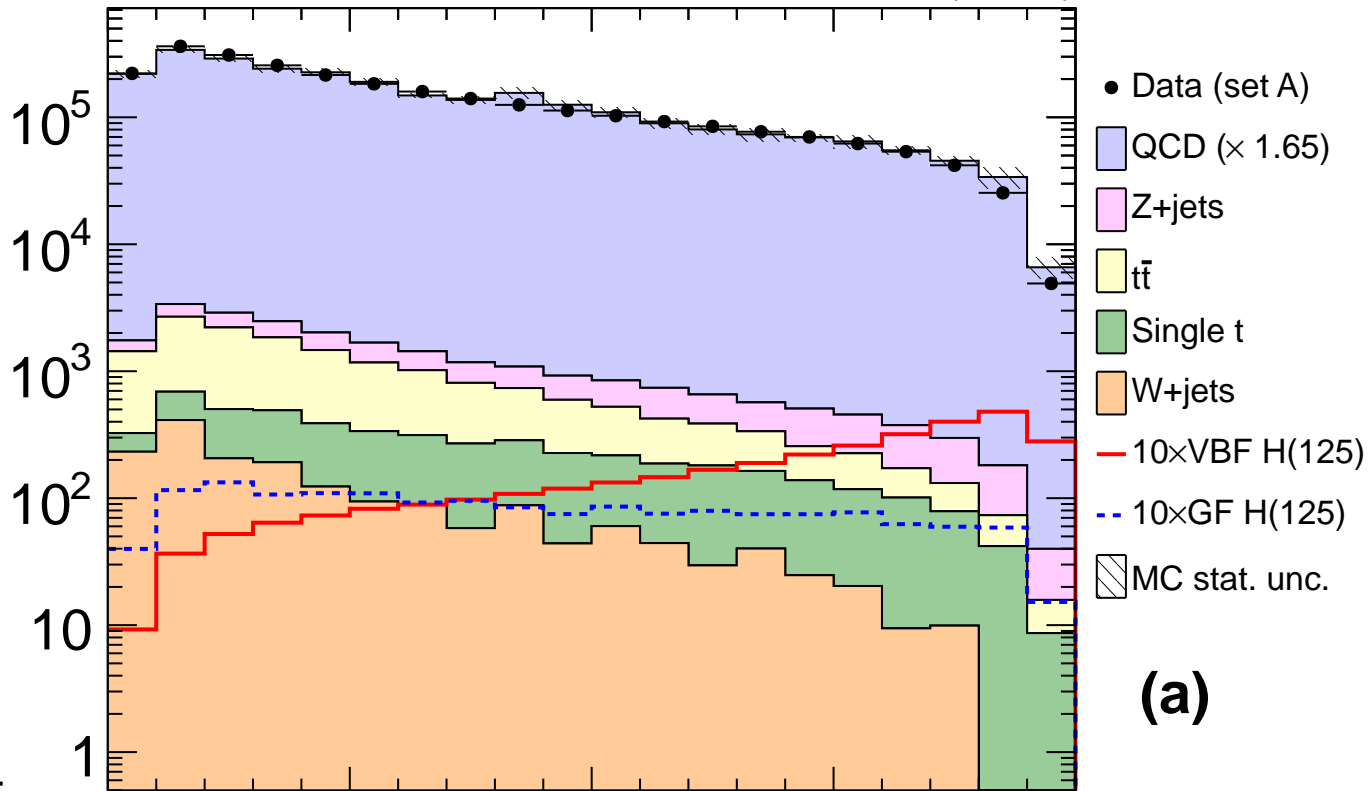

CMS19.8 fb⁻¹ (8 TeV)

Events / 0.10

**(a)**

Data / MC - 1