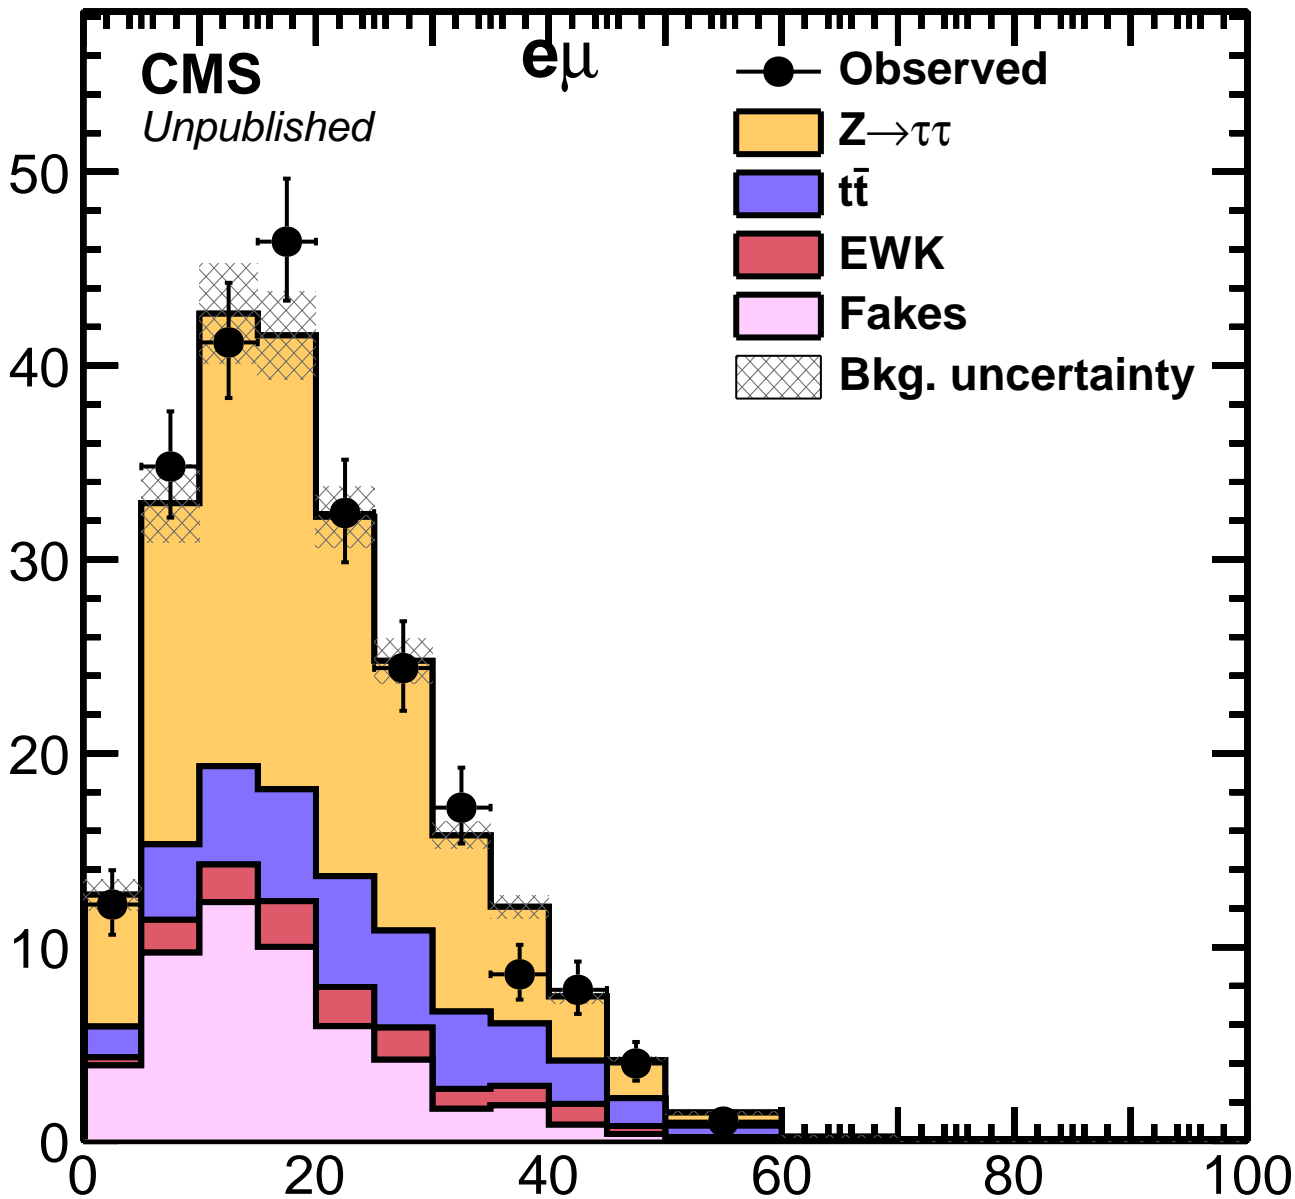

19.7 fb⁻¹ (8 TeV)

Events / GeV

MET [GeV]