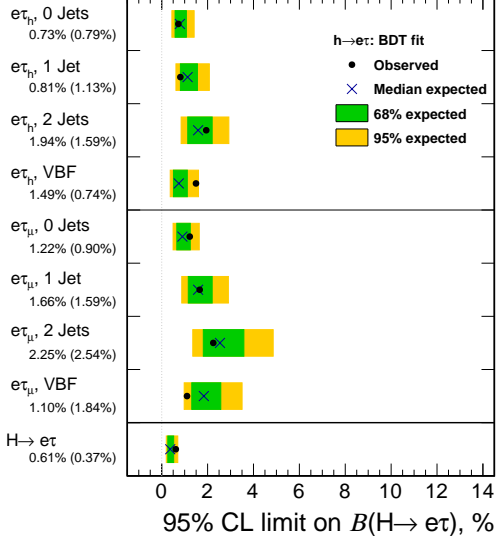

**CMS** 35.9 fb<sup>-1</sup> (13 TeV)

**CMS** 35.9 fb<sup>-1</sup> (13 TeV)