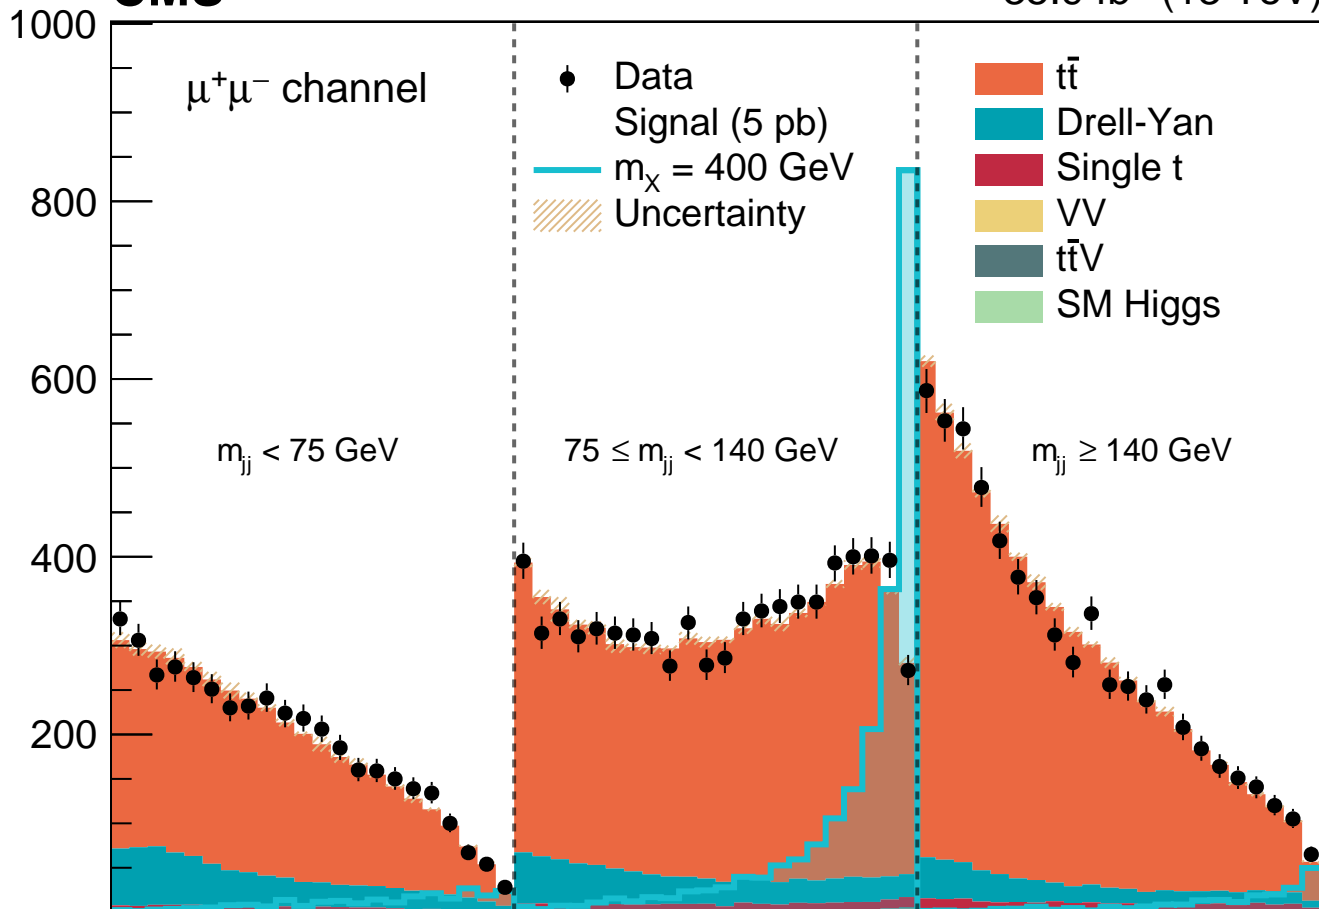

CMS35.9 fb⁻¹ (13 TeV)

Events

Data / sim.