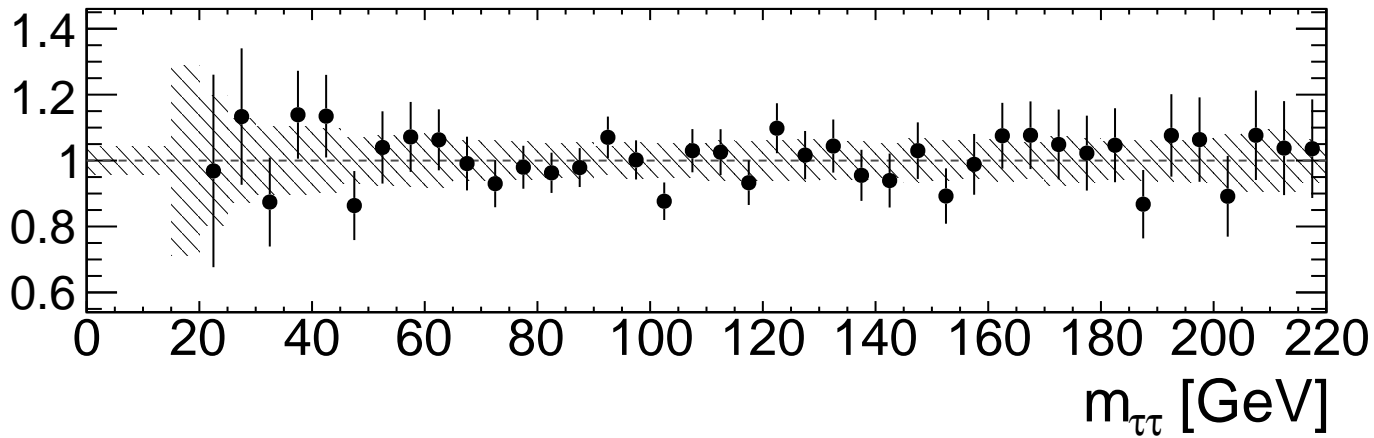

CMS

35.9 fb⁻¹ (13 TeV)

Events / 5 GeV

Obs./Exp.

 $m_{\tau\tau}$ [GeV]