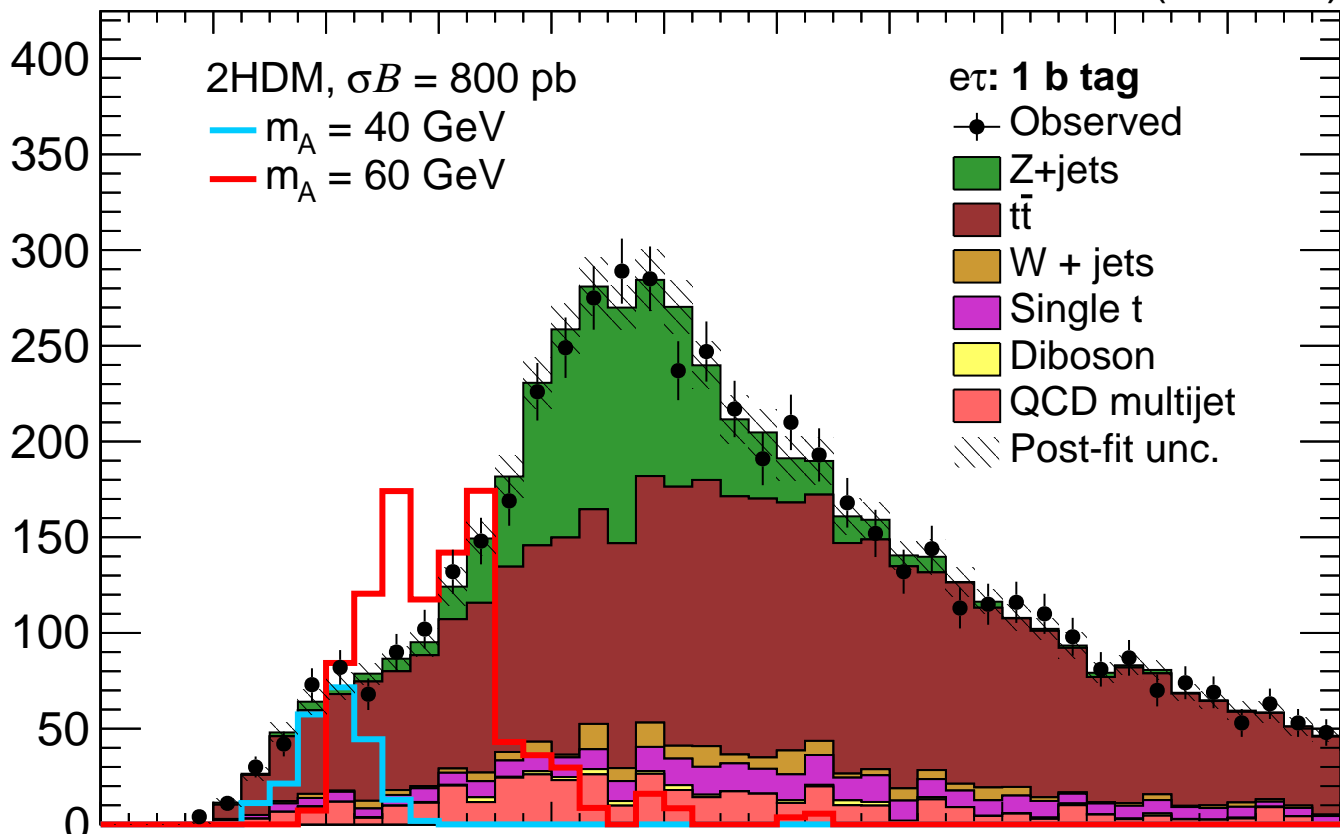

CMS

35.9 fb⁻¹ (13 TeV)

Events / 5 GeV

Obs./Exp.

 $m_{\tau\tau}$ [GeV]