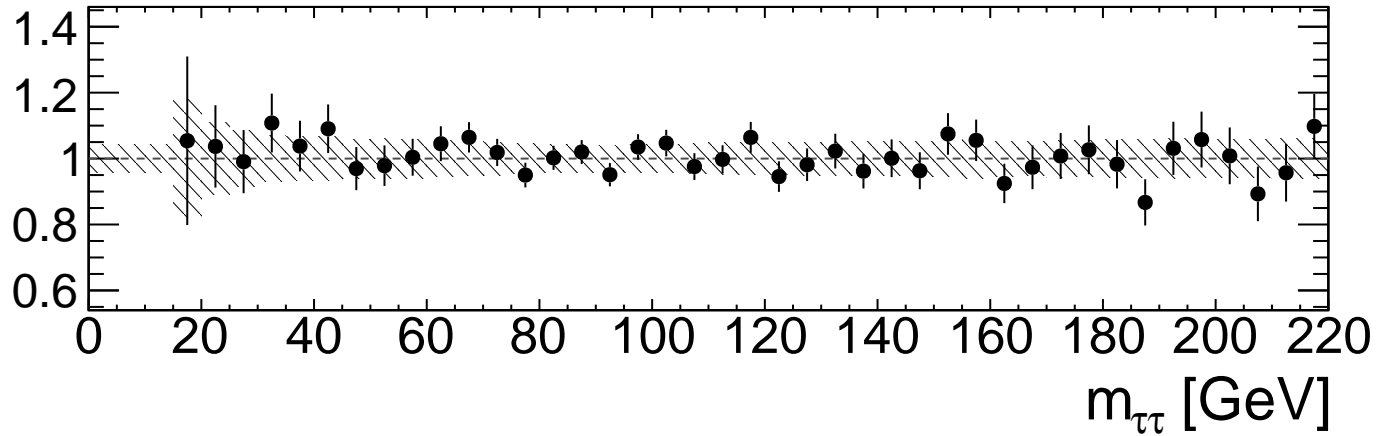

**CMS** $35.9 \text{ fb}^{-1}$  (13 TeV)

Events / 5 GeV

Obs./Exp.

 $m_{\tau\tau}$  [GeV]