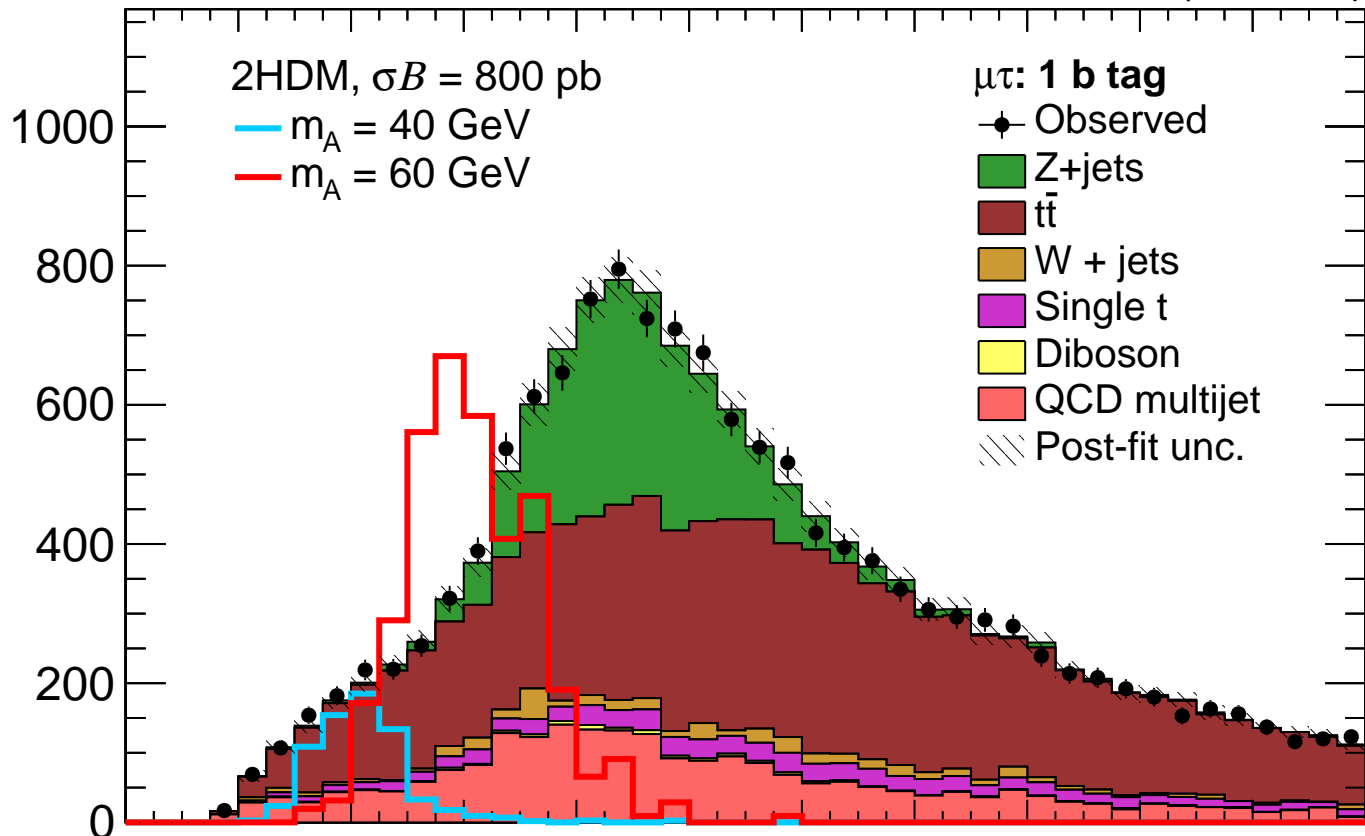

**CMS** $35.9 \text{ fb}^{-1}$  (13 TeV)

Events / 5 GeV

Obs./Exp.

 $m_{\tau\tau}$  [GeV]