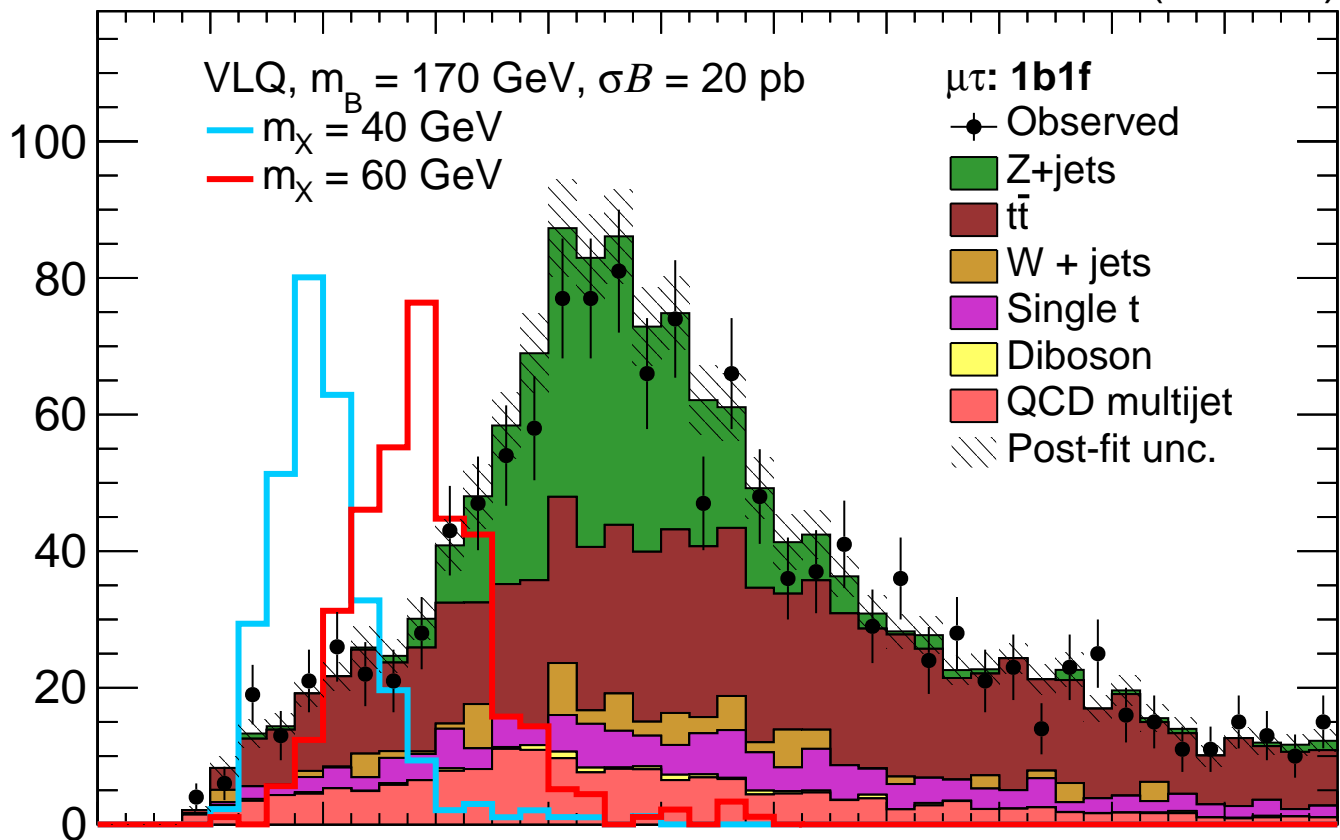

CMS 35.9 fb^{-1} (13 TeV)

Events / 5 GeV

Obs./Exp.