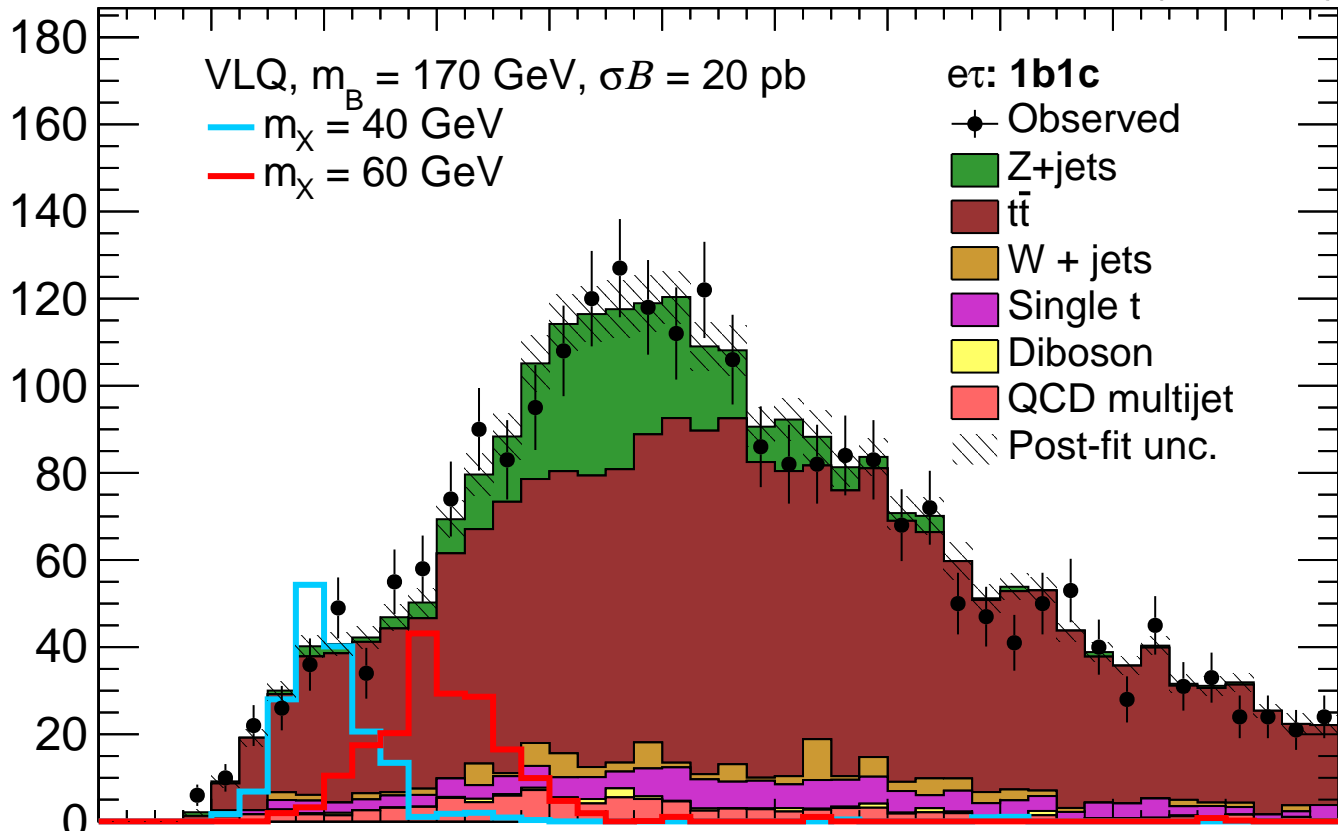

CMS 35.9 fb^{-1} (13 TeV)

Events / 5 GeV

Obs./Exp.