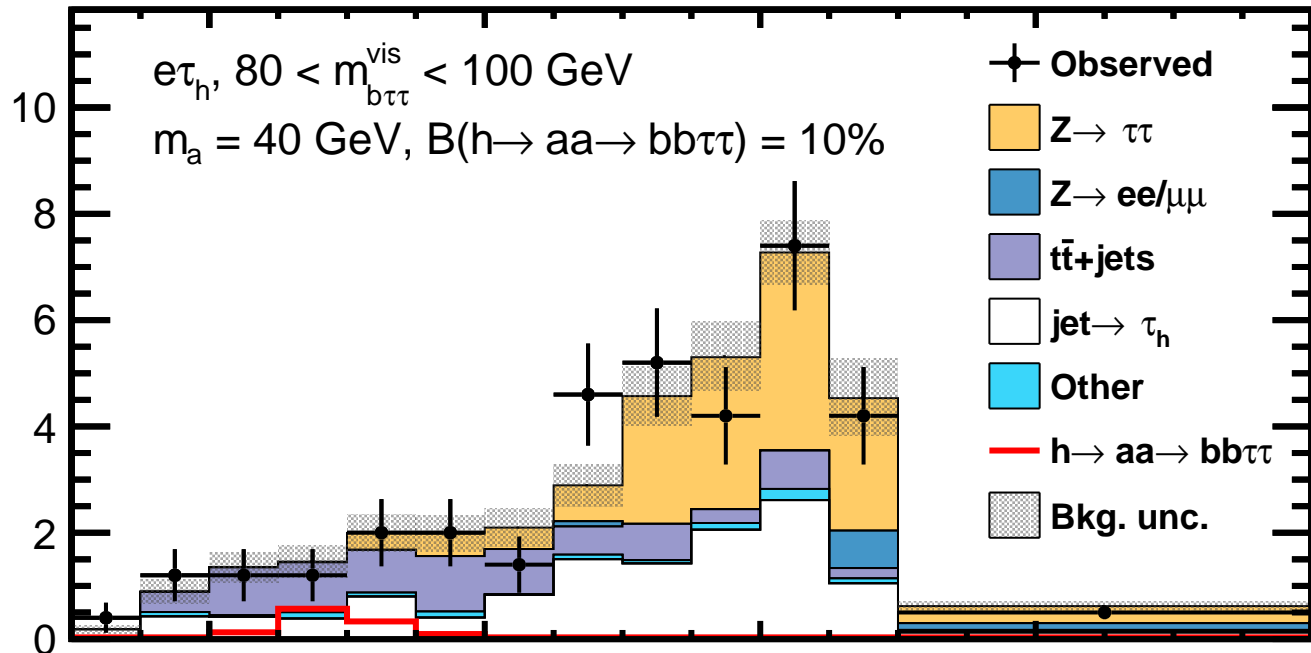

CMS $35.9 \text{ fb}^{-1} (13 \text{ TeV})$

Events/GeV

Obs./Exp.