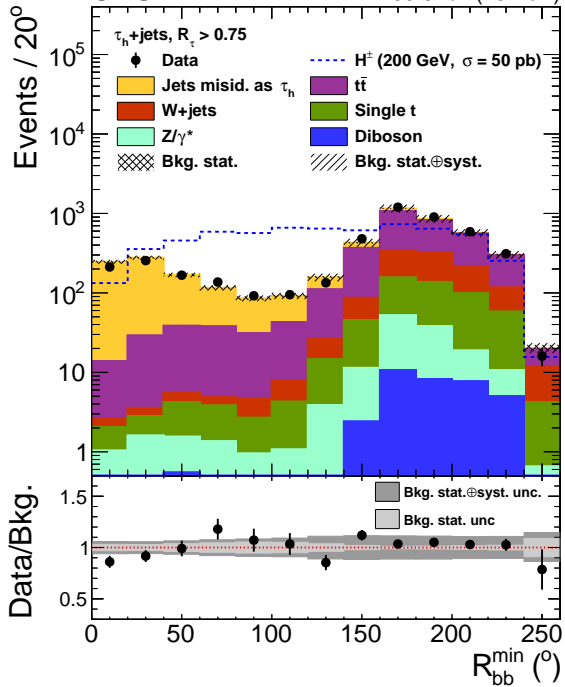

CMS

35.9 fb<sup>-1</sup> (13 TeV)

CMS

35.9 fb<sup>-1</sup> (13 TeV)