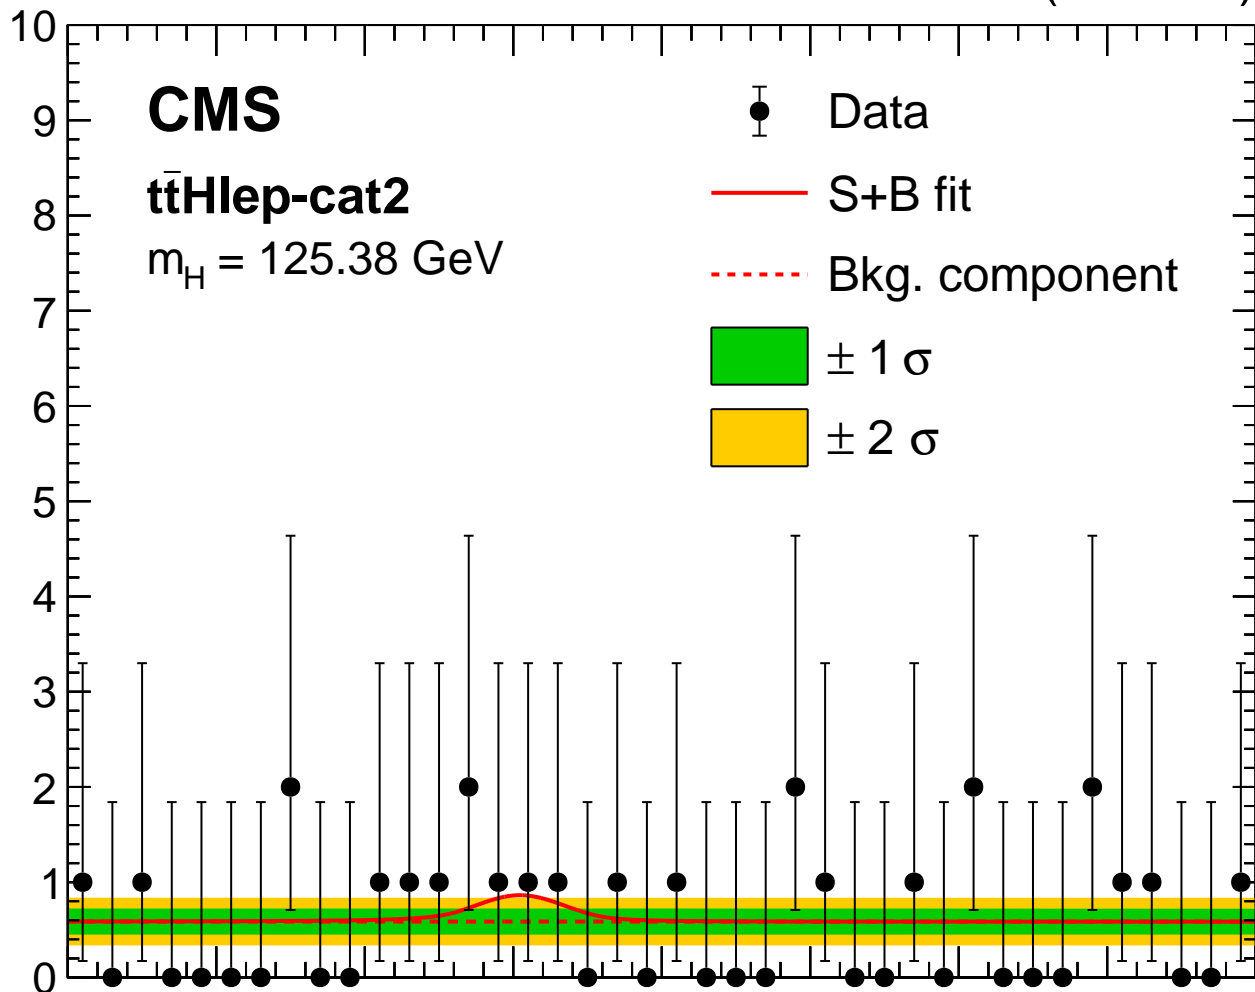

137 fb<sup>-1</sup> (13 TeV)

Events / GeV

Data-Bkg.