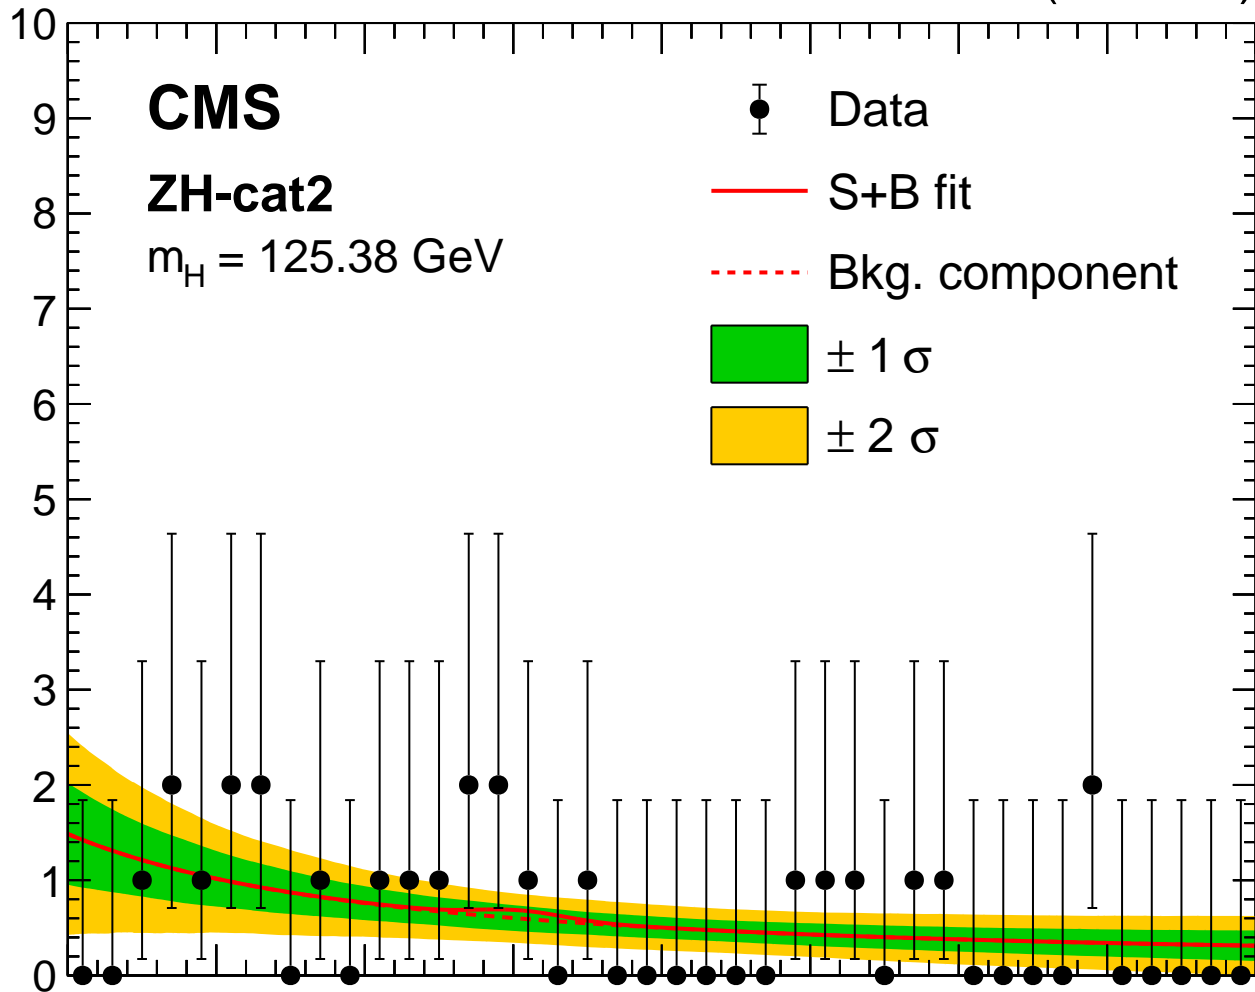

137 fb⁻¹ (13 TeV)

Events / GeV

Data-Bkg.