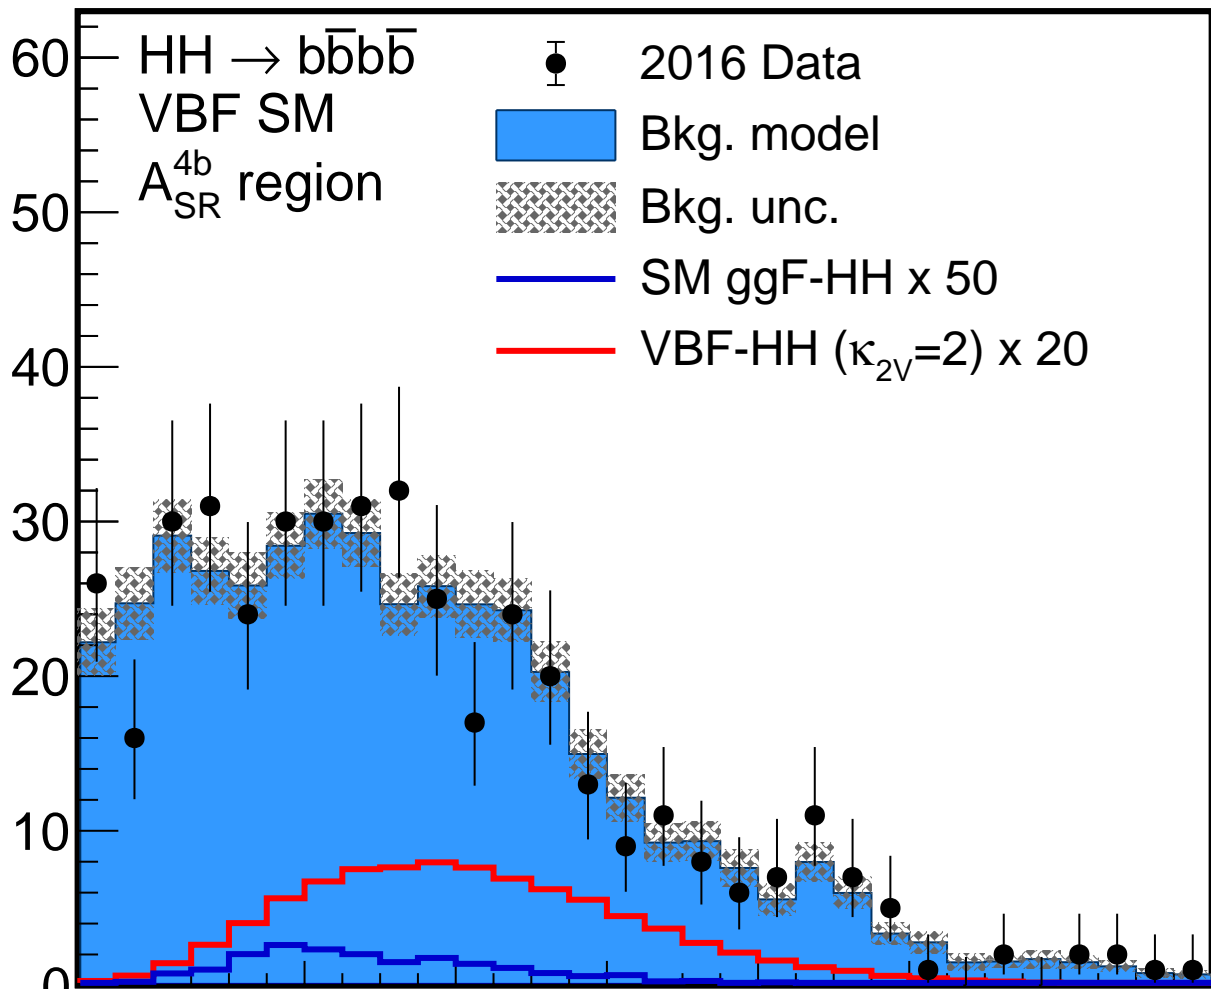

**CMS** $36 \text{ fb}^{-1}$  (13 TeV)

Events

Data/Bkg.