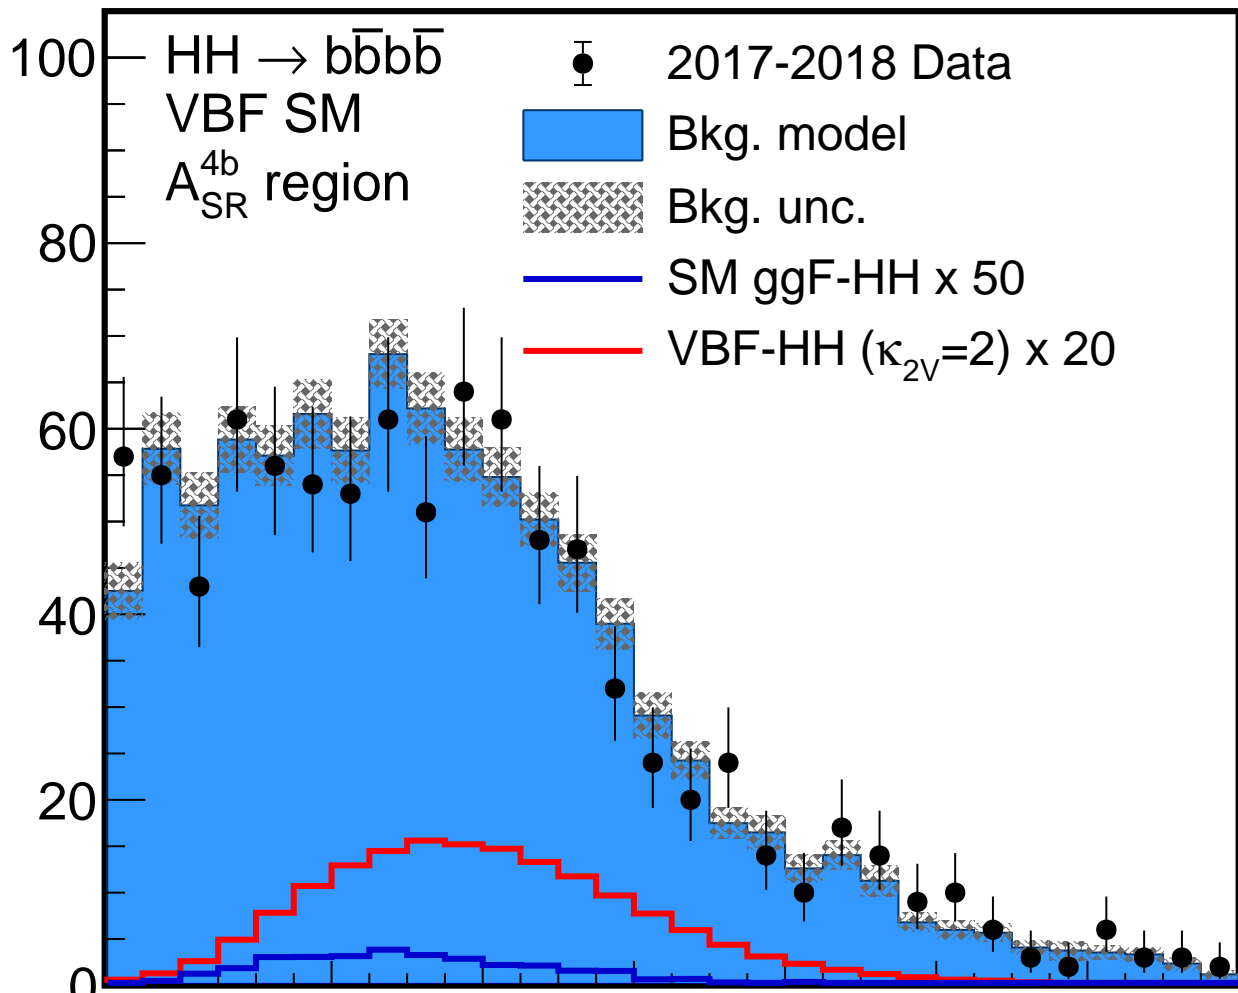

CMS 102 fb^{-1} (13 TeV)

Events

Data/Bkg.

 m_{HH} [GeV]