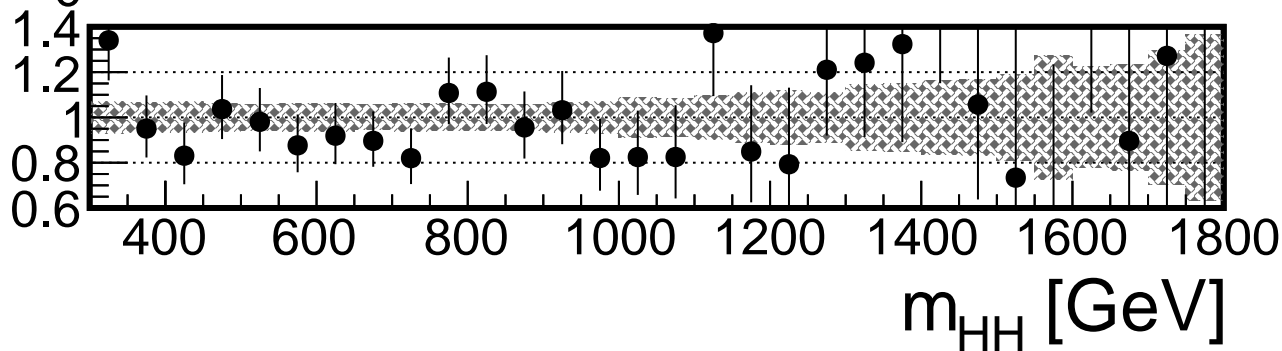

CMS 102 fb^{-1} (13 TeV)

Events

Data/Bkg.

 m_{HH} [GeV]