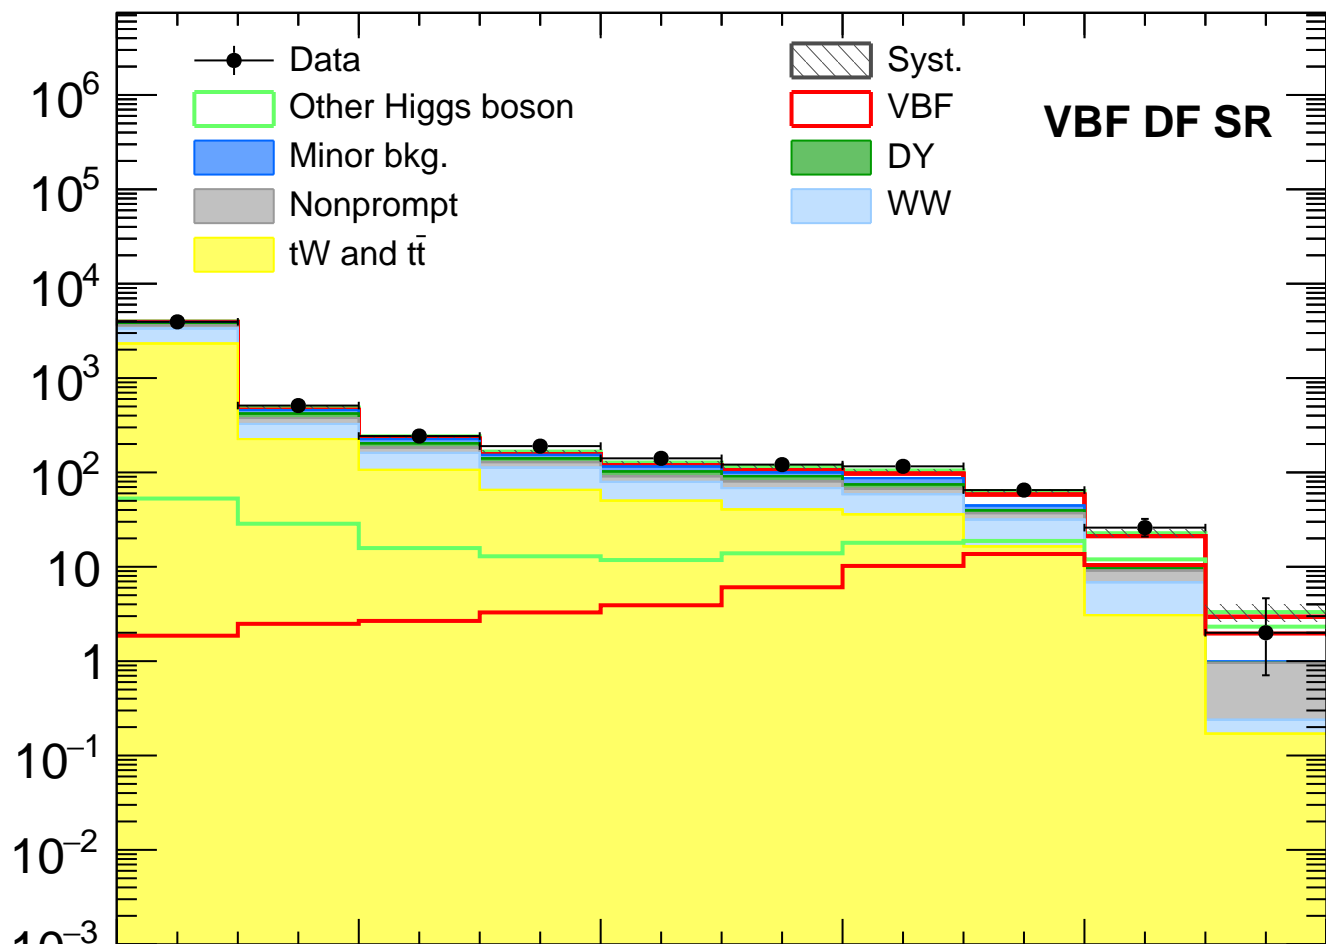

**CMS** $138 \text{ fb}^{-1}$  (13 TeV)

Events

Data/Expected