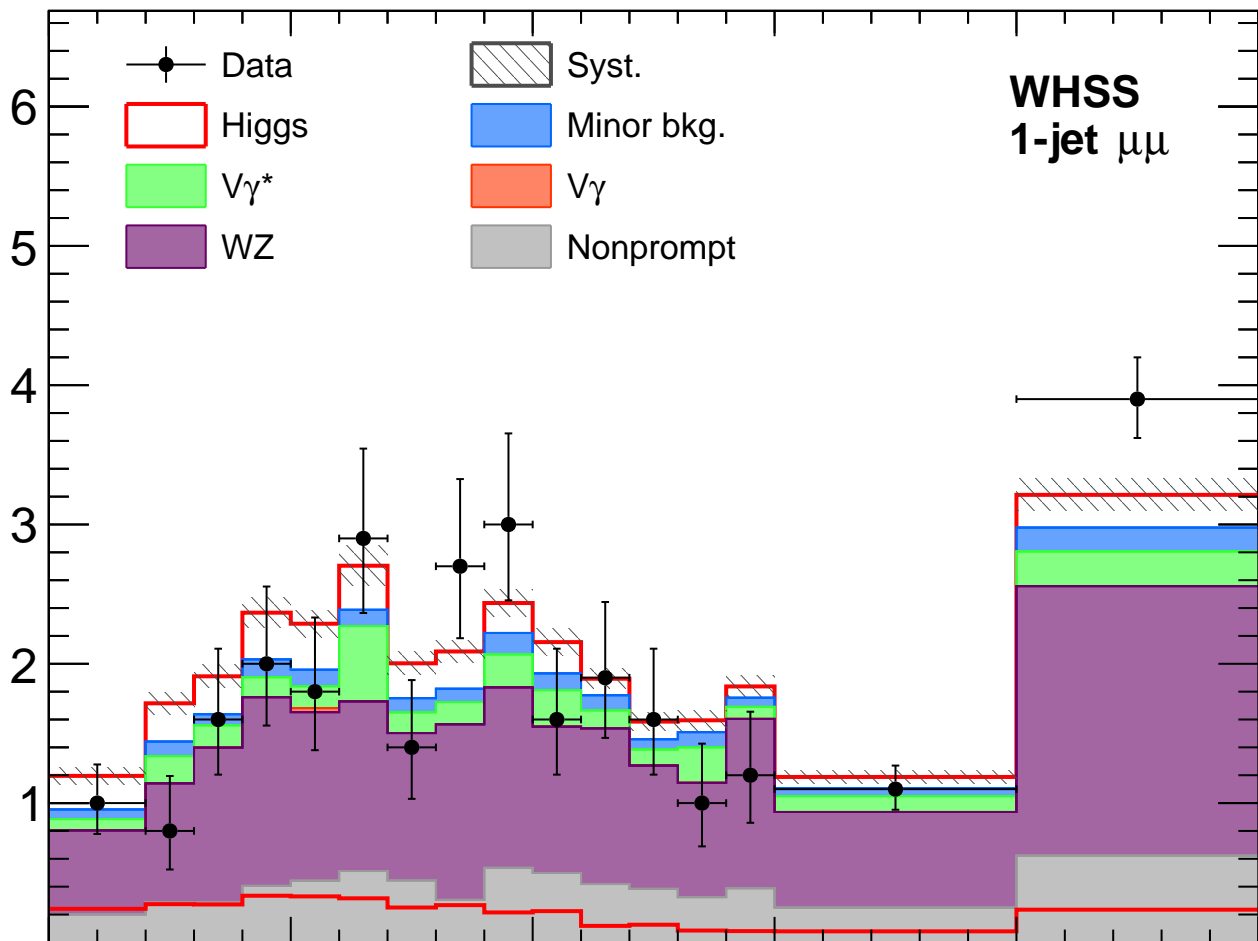

CMS 138 fb^{-1} (13 TeV)Events / Bin width [GeV^{-1}]

Data/Expected