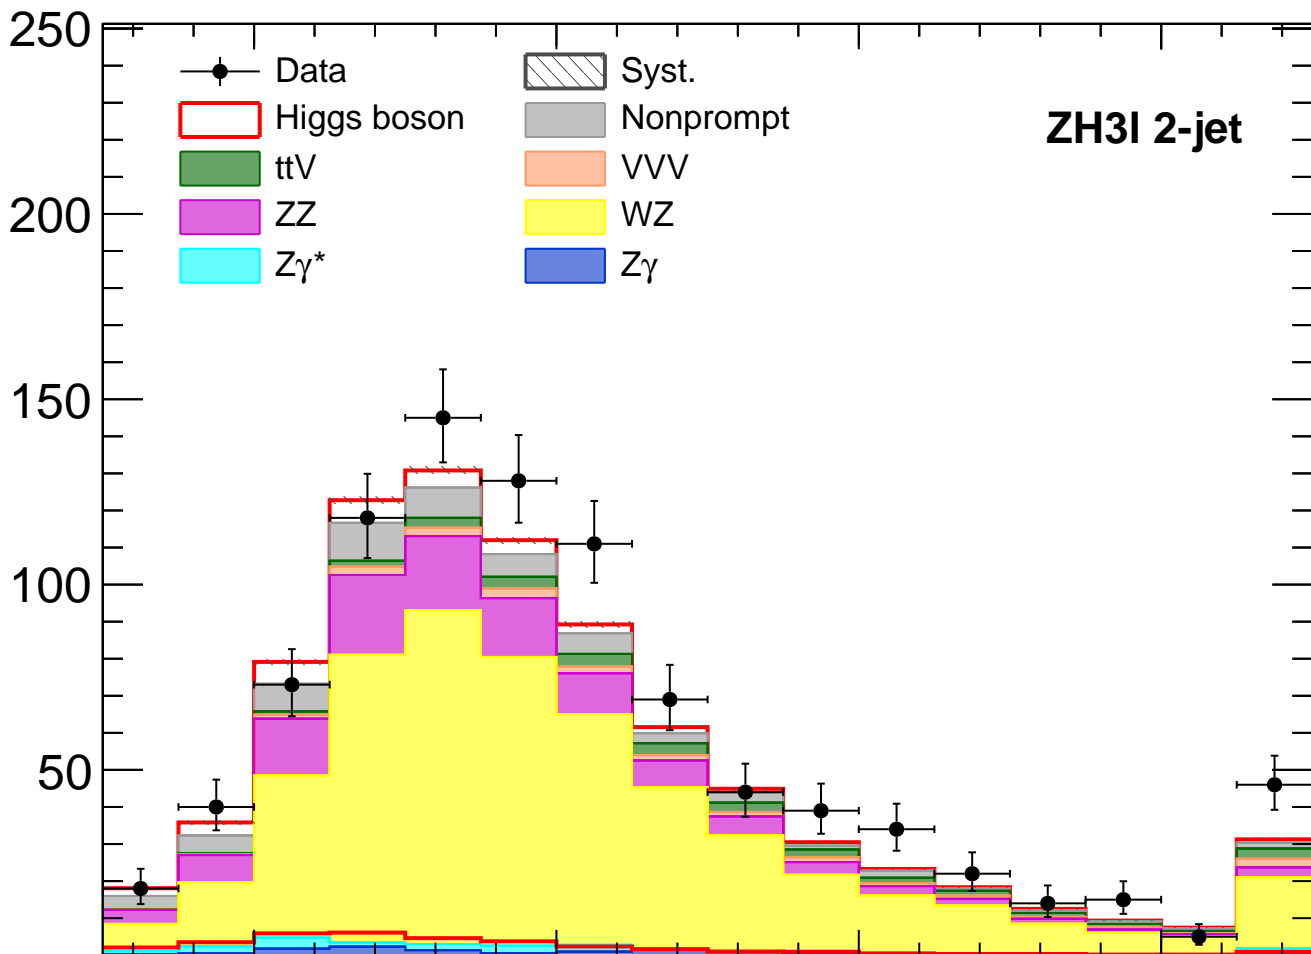

**CMS** $138 \text{ fb}^{-1}$  (13 TeV)

Events

**ZH3l 2-jet**

Data/Expected