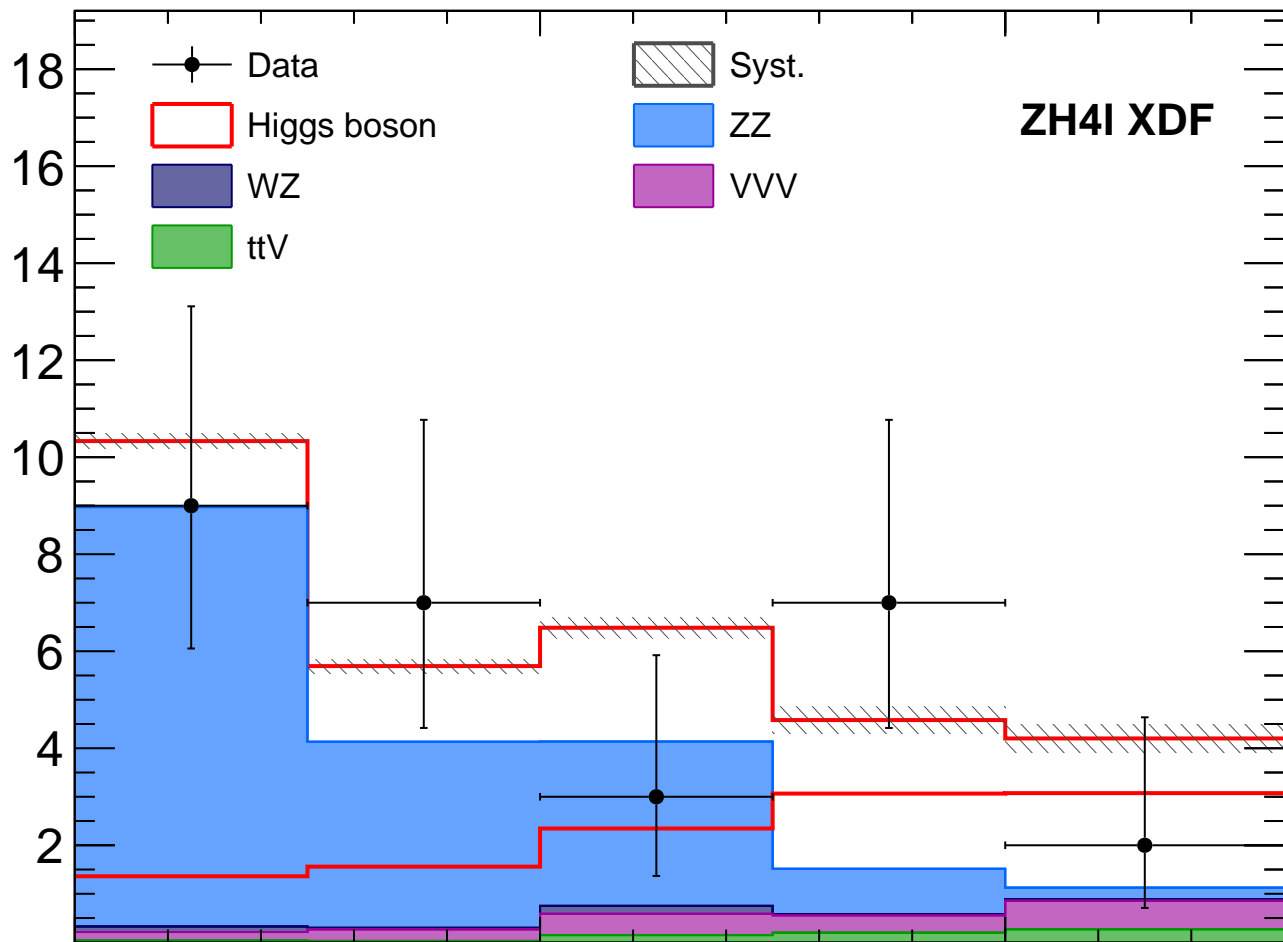

**CMS** $138 \text{ fb}^{-1}$  (13 TeV)

Events

Data/Expected