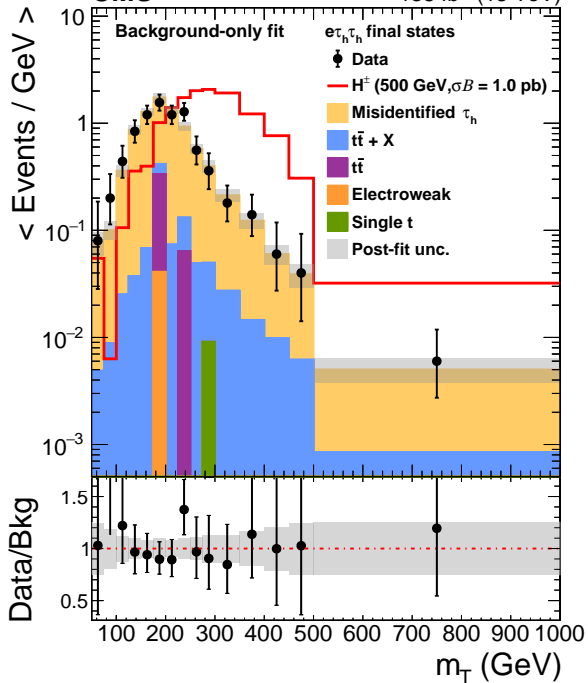

CMS

138 fb<sup>-1</sup> (13 TeV)

CMS

138 fb<sup>-1</sup> (13 TeV)