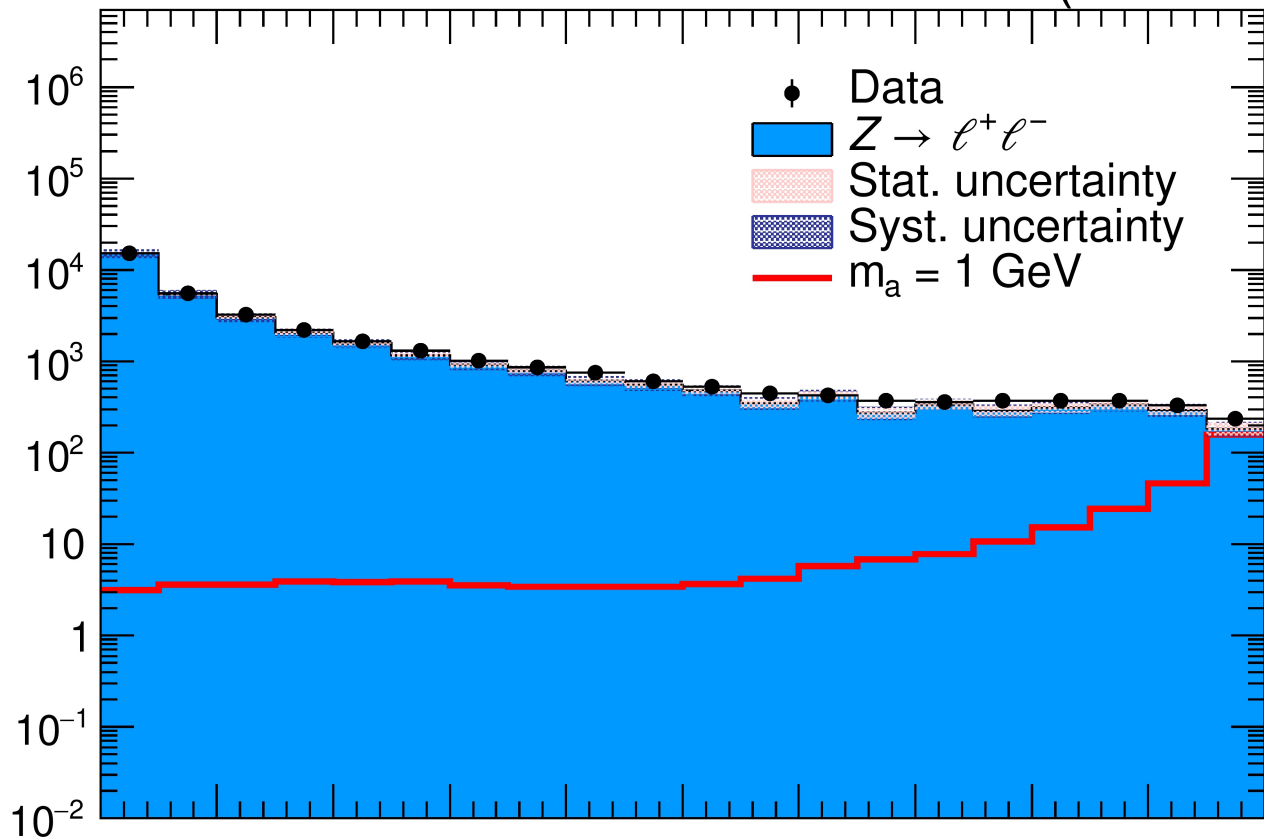

CMS 138 fb^{-1} (13 TeV)

Events

Data/Bkg