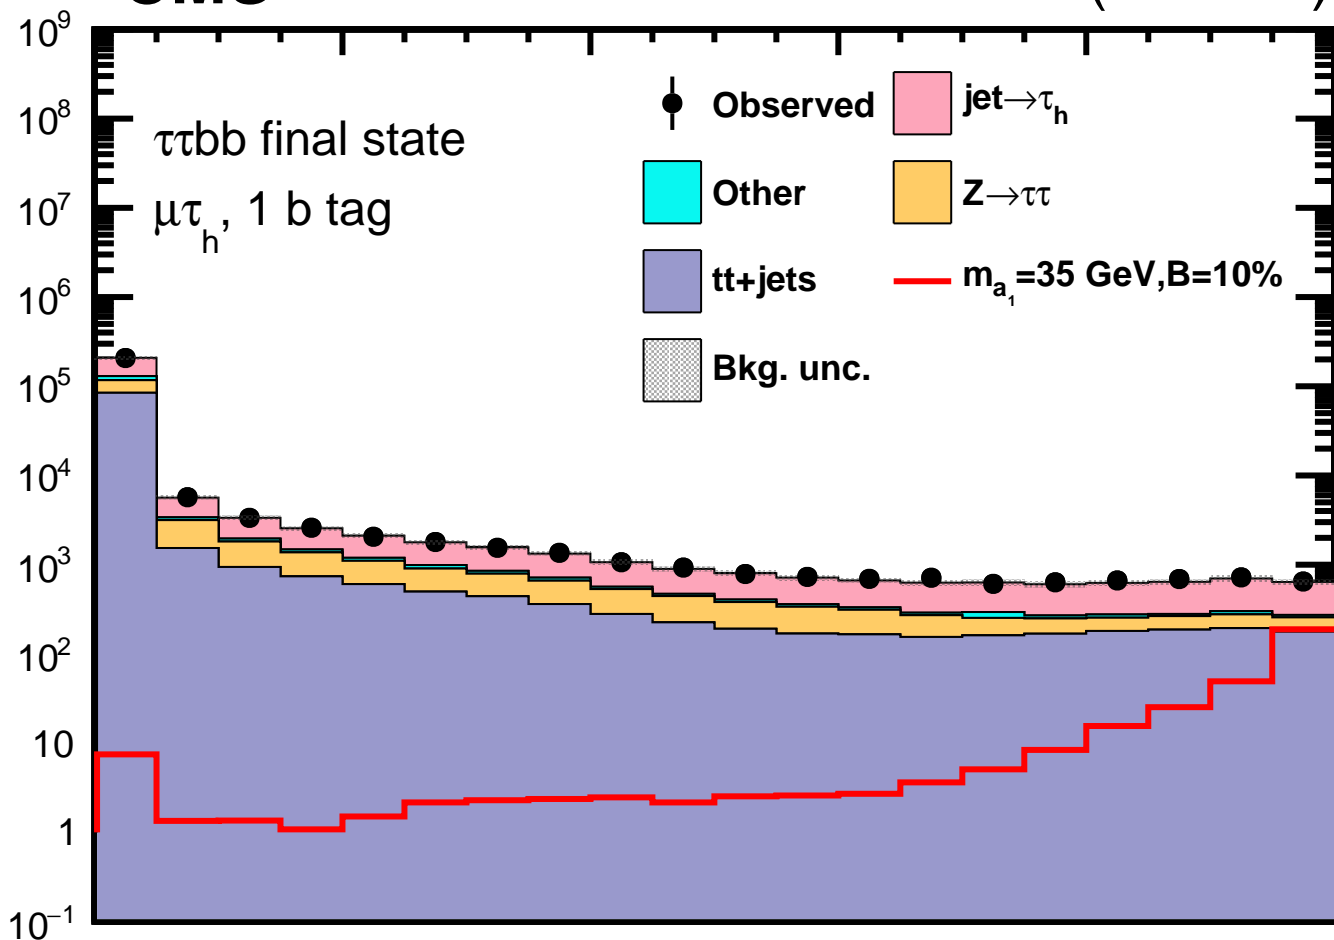

**CMS** $138 \text{ fb}^{-1}$  (13 TeV)

Events / 0.05

Obs./Exp.

Score