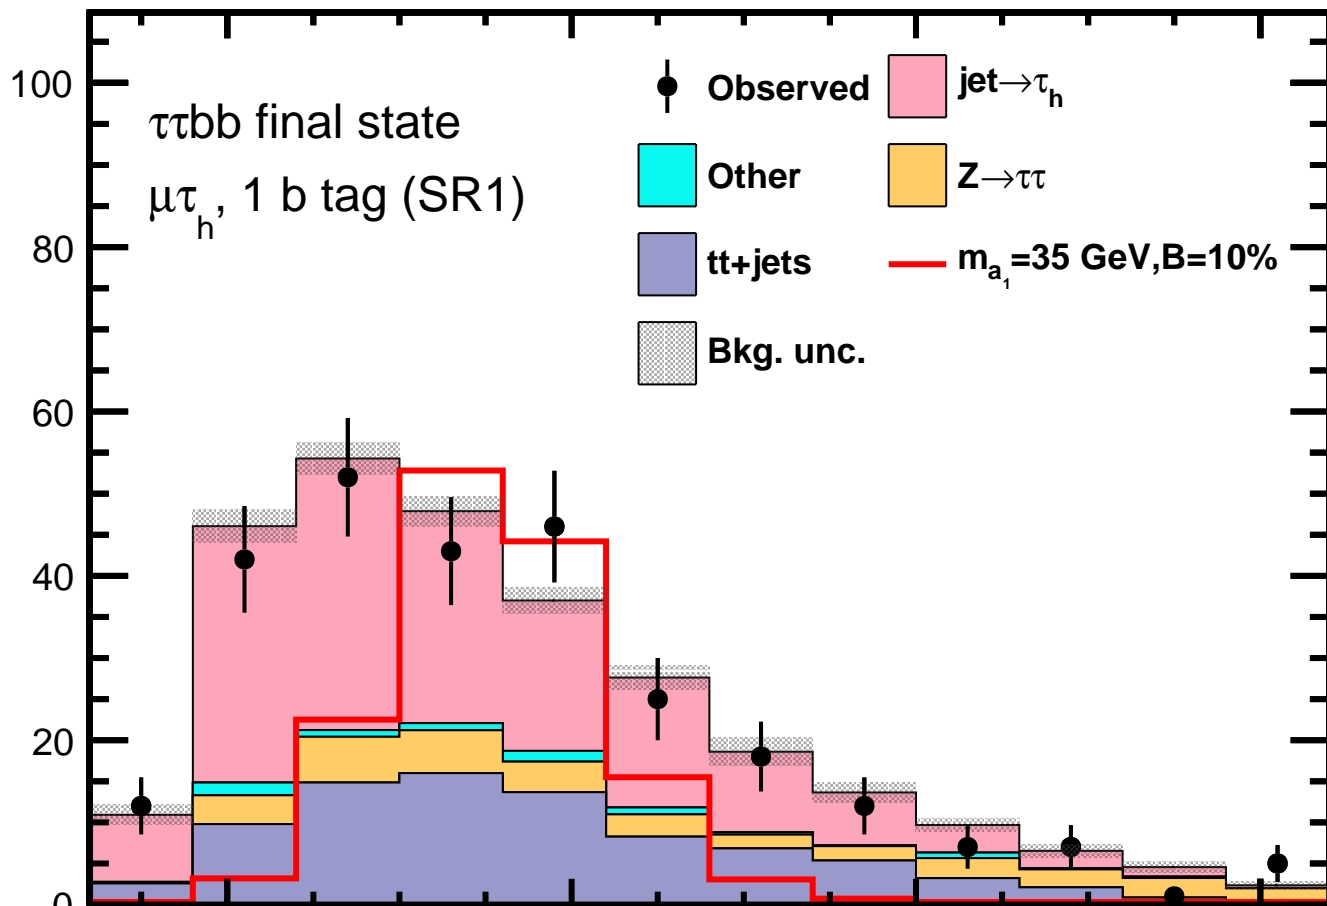

**CMS** $138 \text{ fb}^{-1}$  (13 TeV)

Events / 6 GeV

Obs./Exp.

 $m_{\tau\tau}$  (GeV)