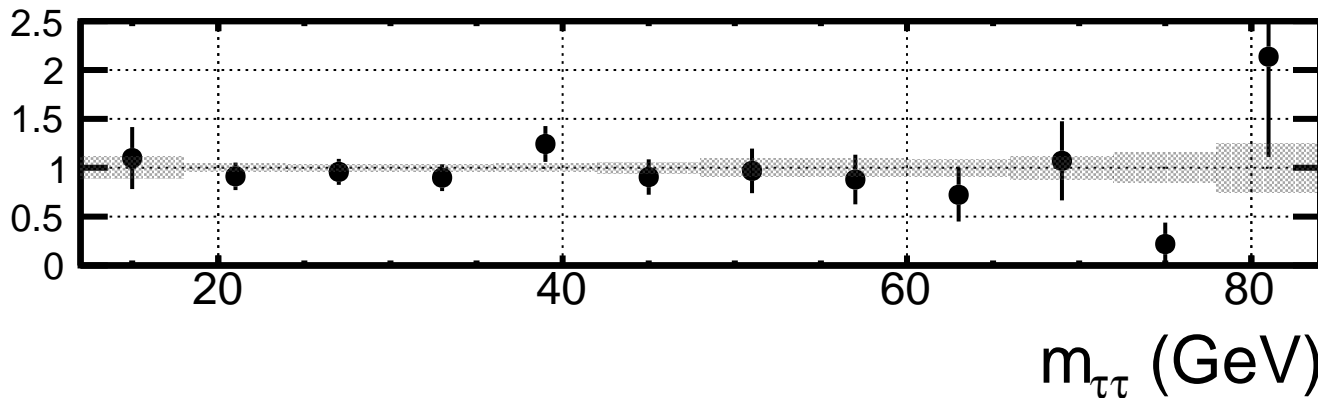

**CMS** $138 \text{ fb}^{-1}$  (13 TeV)

Events / 6 GeV

Obs./Exp.

 $m_{\tau\tau}$  (GeV)