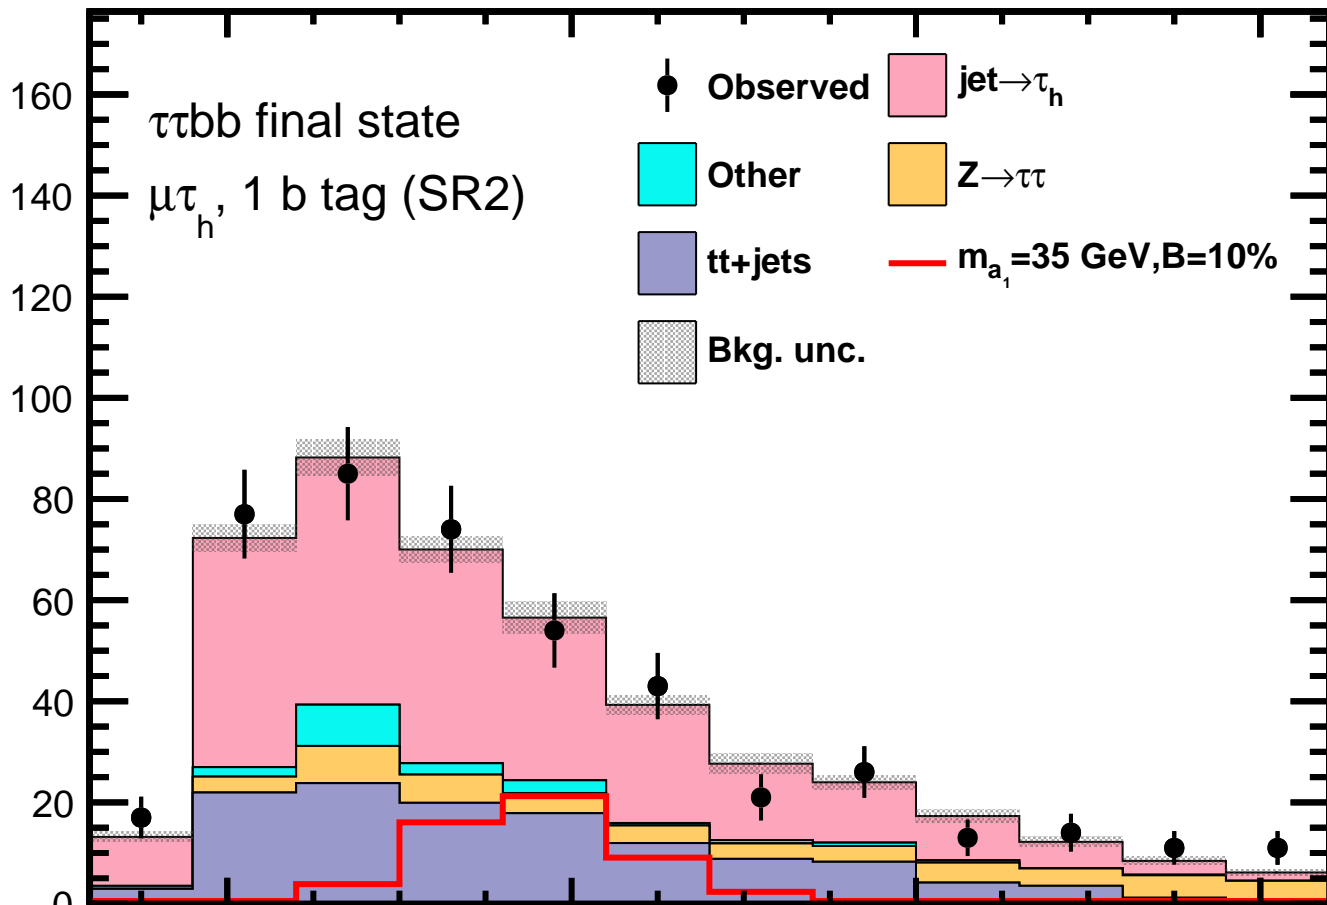

**CMS** $138 \text{ fb}^{-1}$  (13 TeV)

Events / 6 GeV

Obs./Exp.