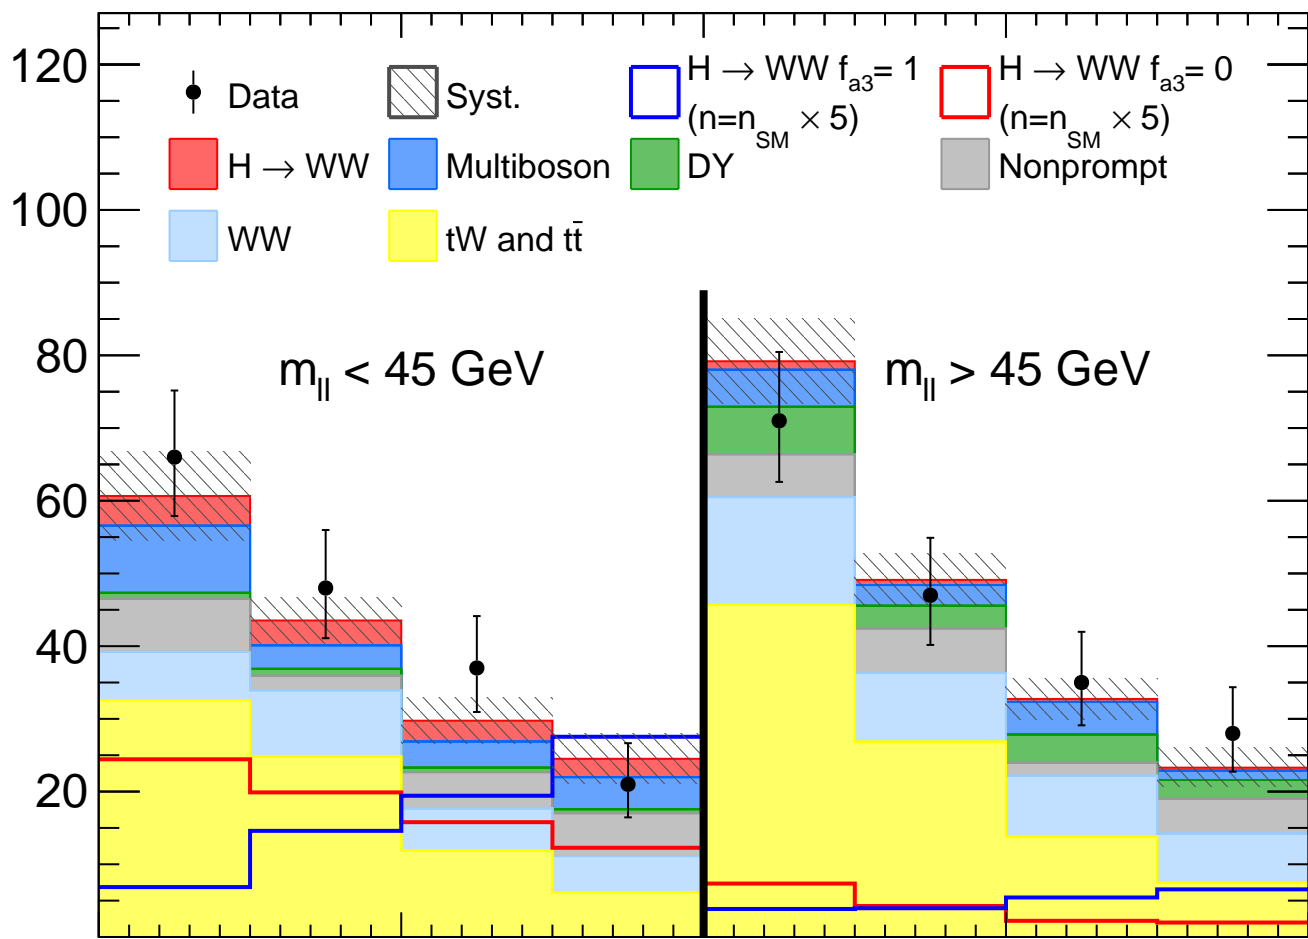

CMS Resolved VH, $D_{CP} < 0$ 138 fb^{-1} (13 TeV)

Events / bin

Data/Expected