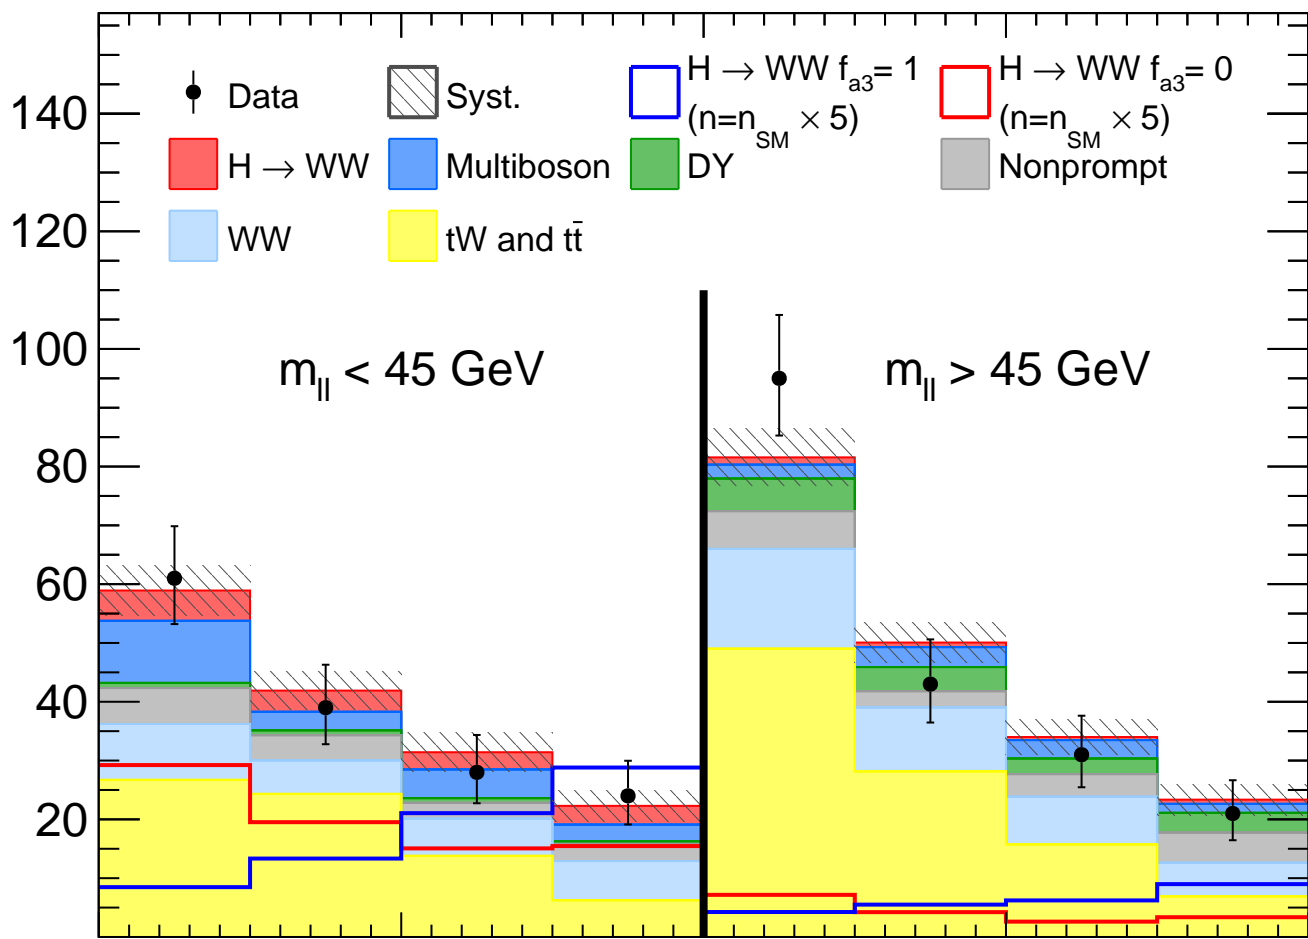

CMS Resolved VH, $D_{CP} > 0$ 138 fb^{-1} (13 TeV)

Events / bin

Data/Expected