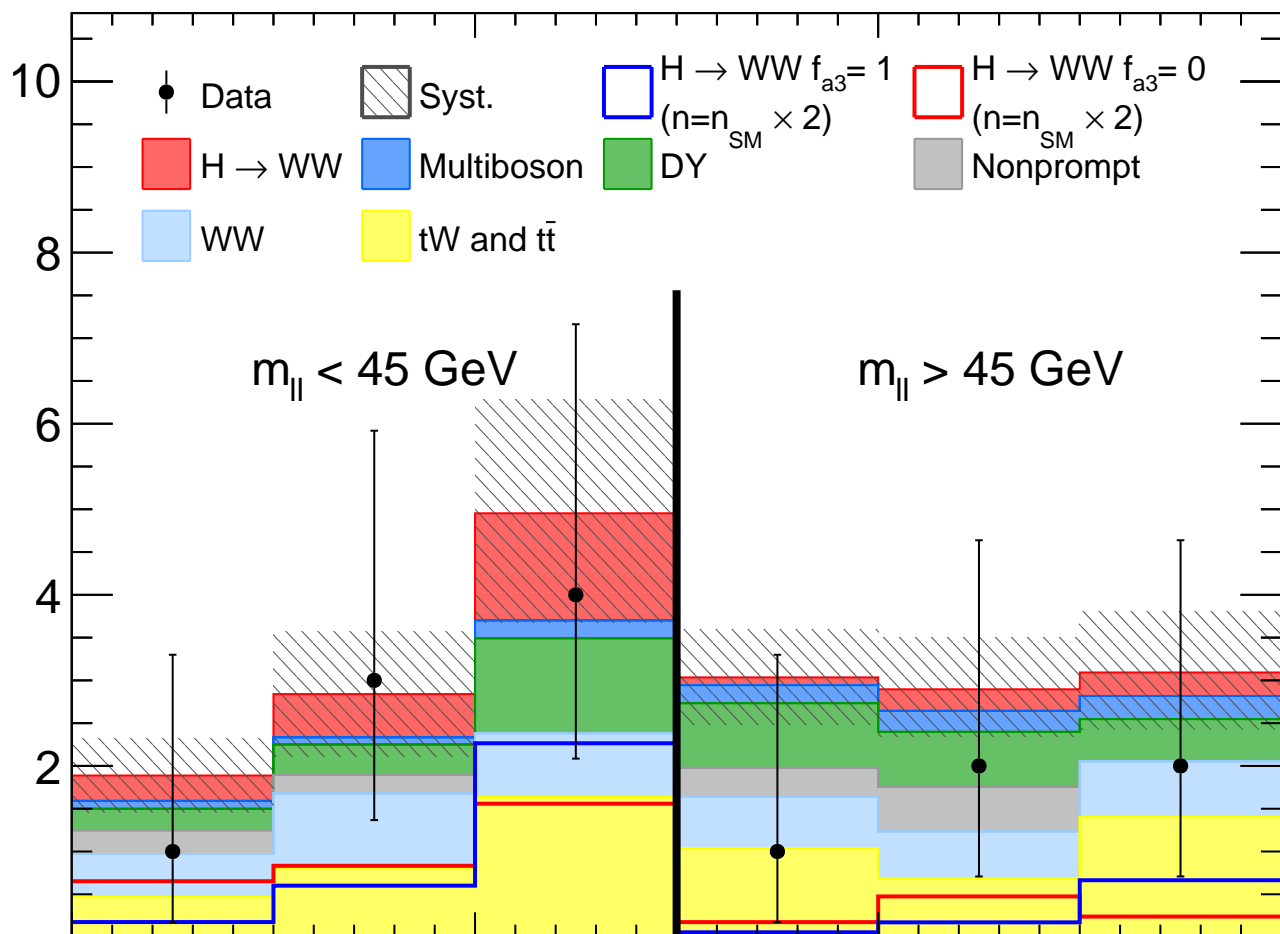

# CMS Boosted VH, $D_{CP} > 0$ $138 \text{ fb}^{-1}$ (13 TeV)

Events / bin

Data/Expected