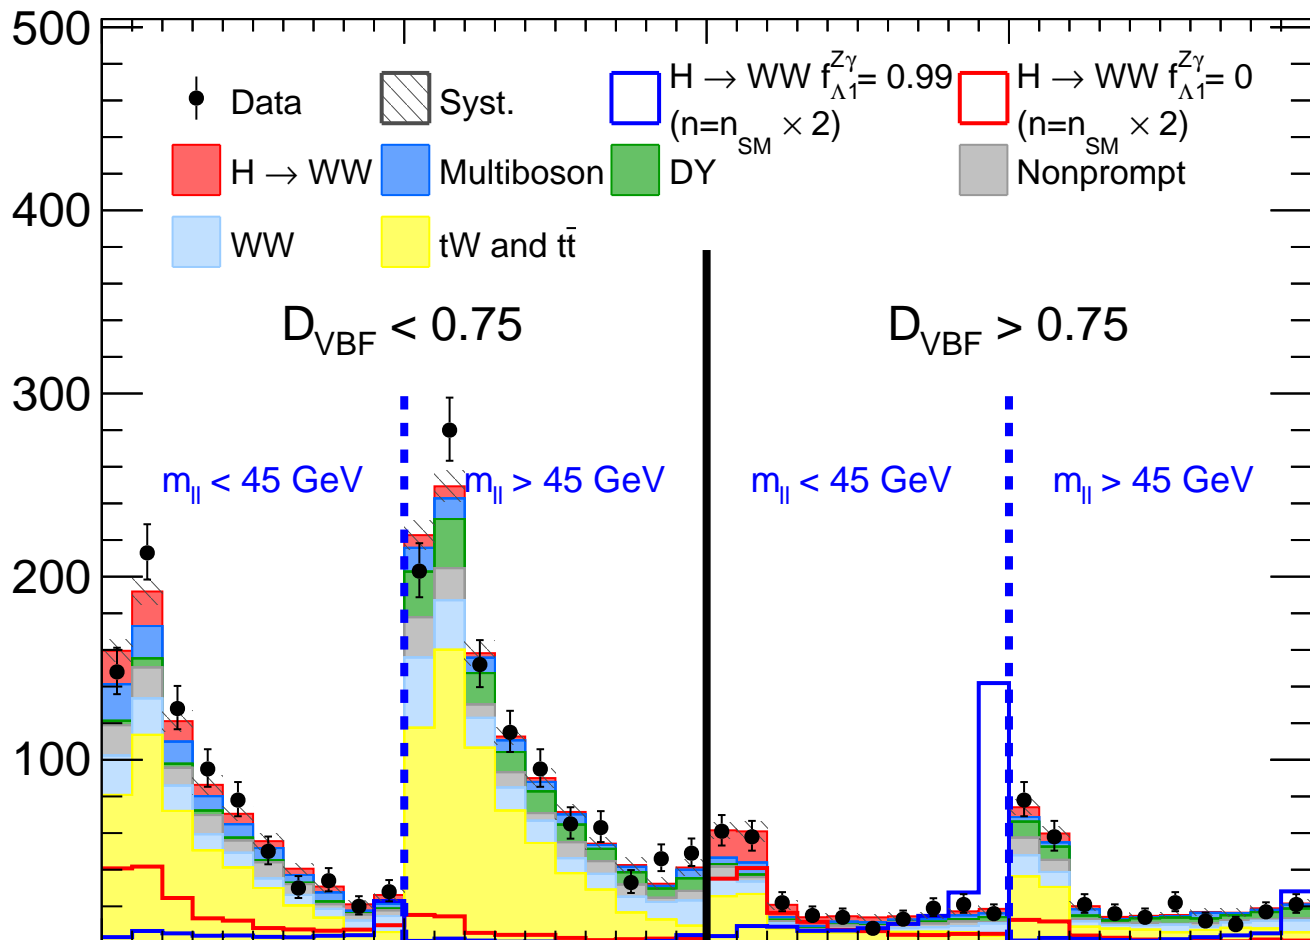

CMS**VBF****138 fb⁻¹ (13 TeV)**

Events / bin

Data/Expected