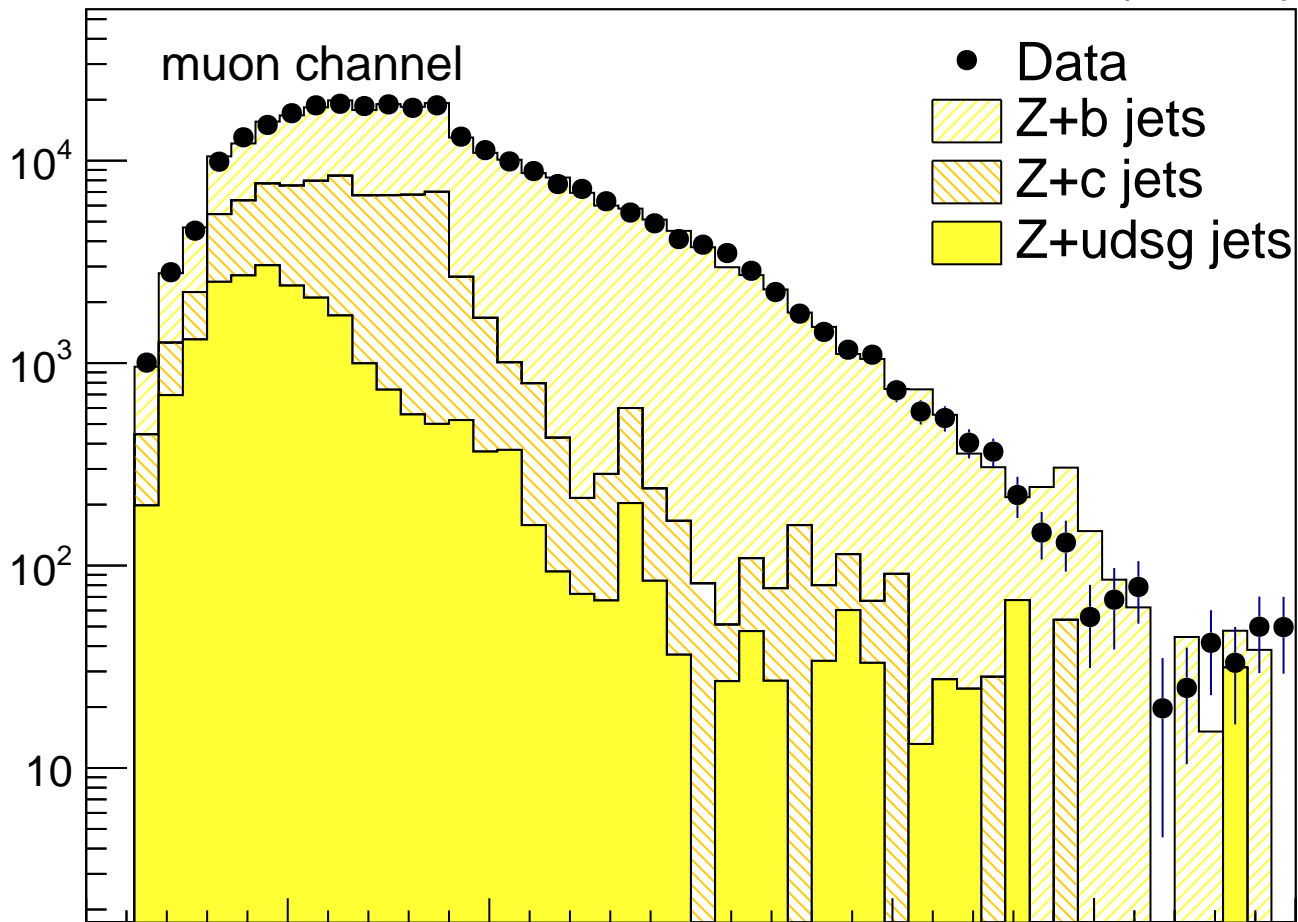

CMS

19.8 fb⁻¹ (8 TeV)

Events

Data/MC