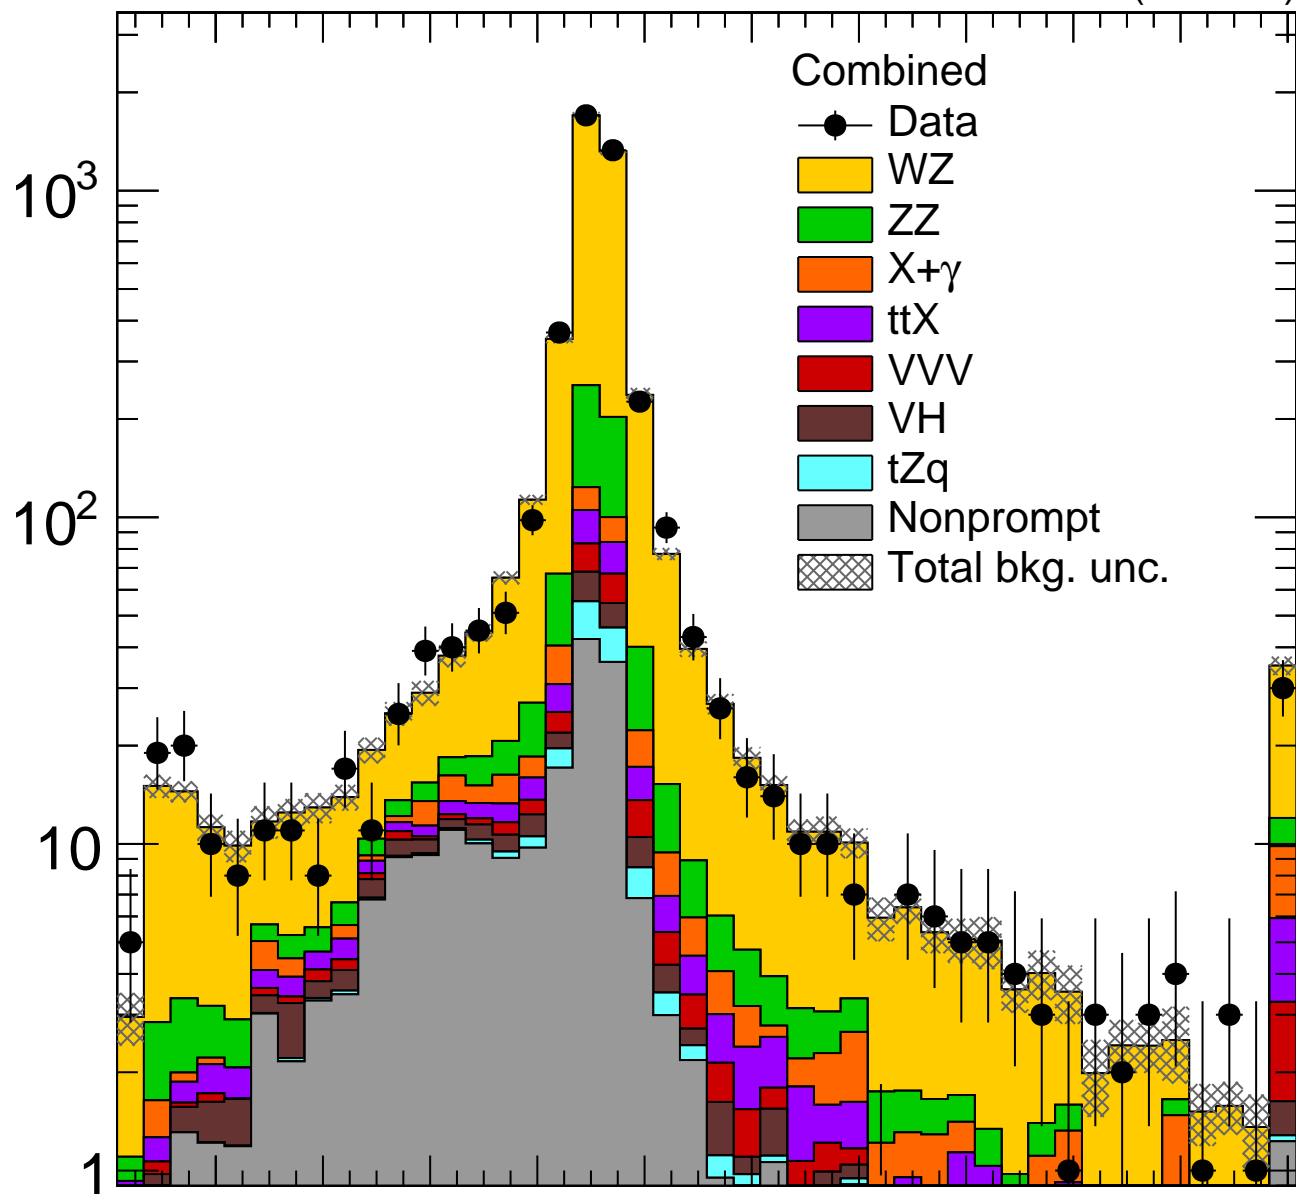

**CMS**35.9 fb<sup>-1</sup> (13 TeV)

Events/5 GeV

Data/pred.