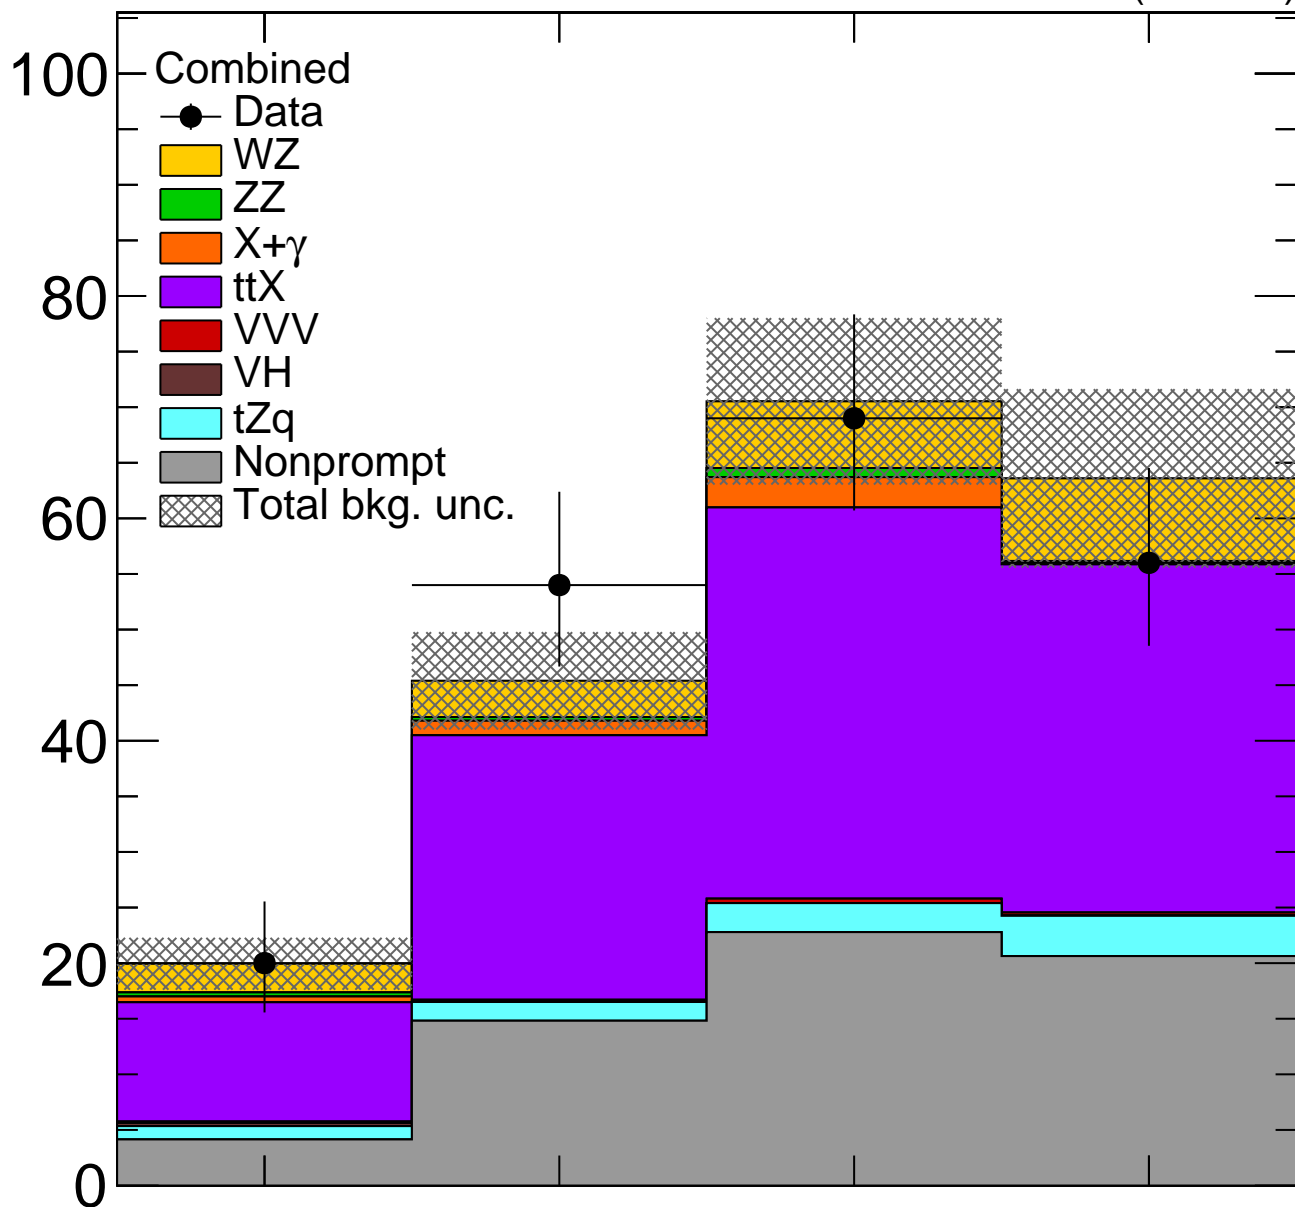

CMS35.9 fb⁻¹ (13 TeV)

Events/bin

Data/pred.

Lepton flavour composition 3L