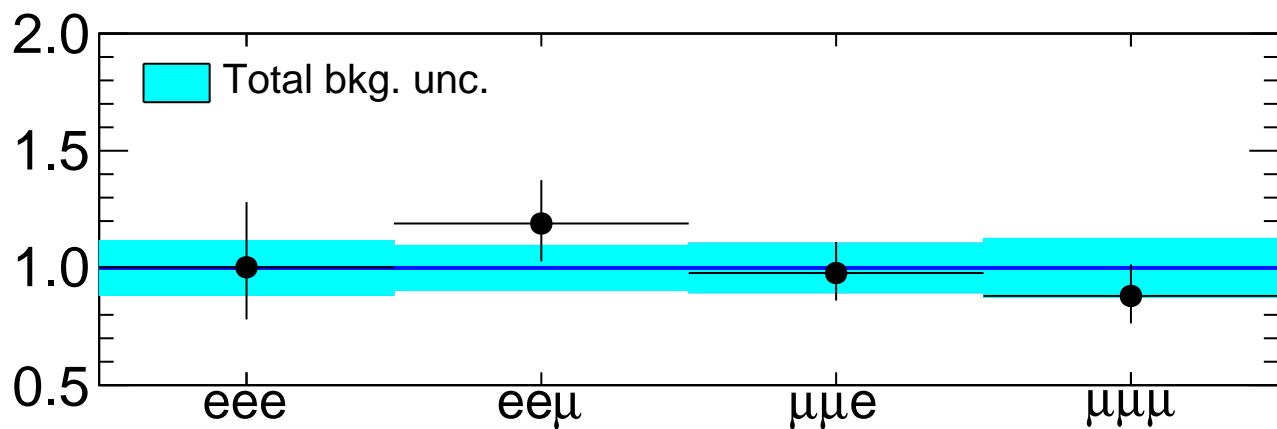

CMS35.9 fb⁻¹ (13 TeV)

Events/bin

Data/pred.

Lepton flavour composition 3L