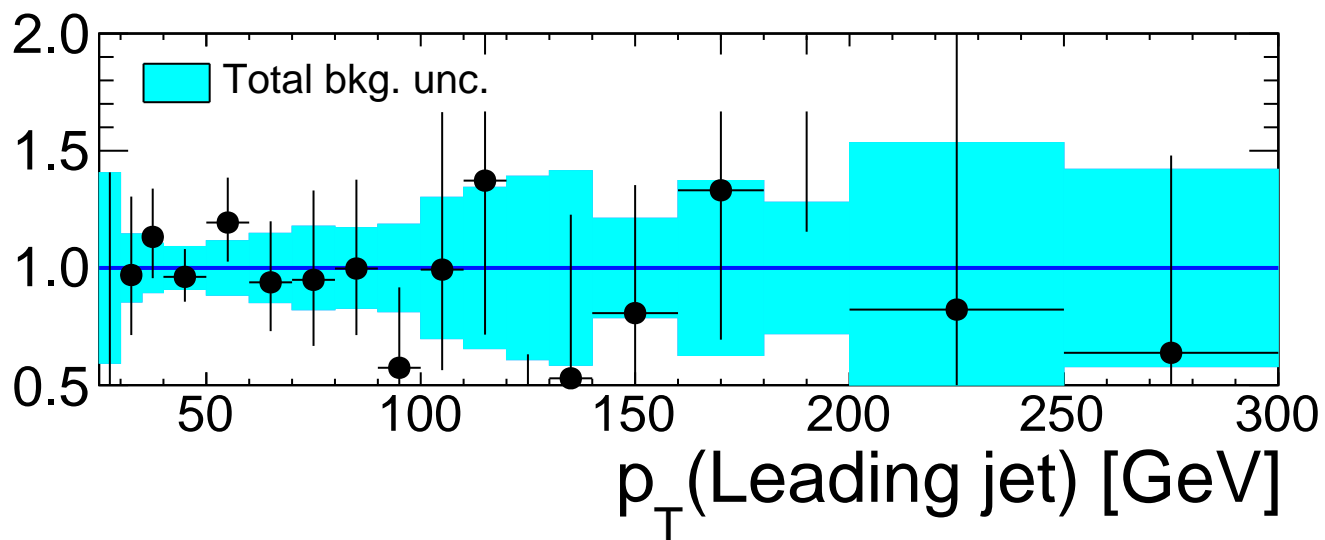

**CMS**35.9 fb<sup>-1</sup> (13 TeV)

Events/bin

Data/pred.

 $p_T$  (Leading jet) [GeV]