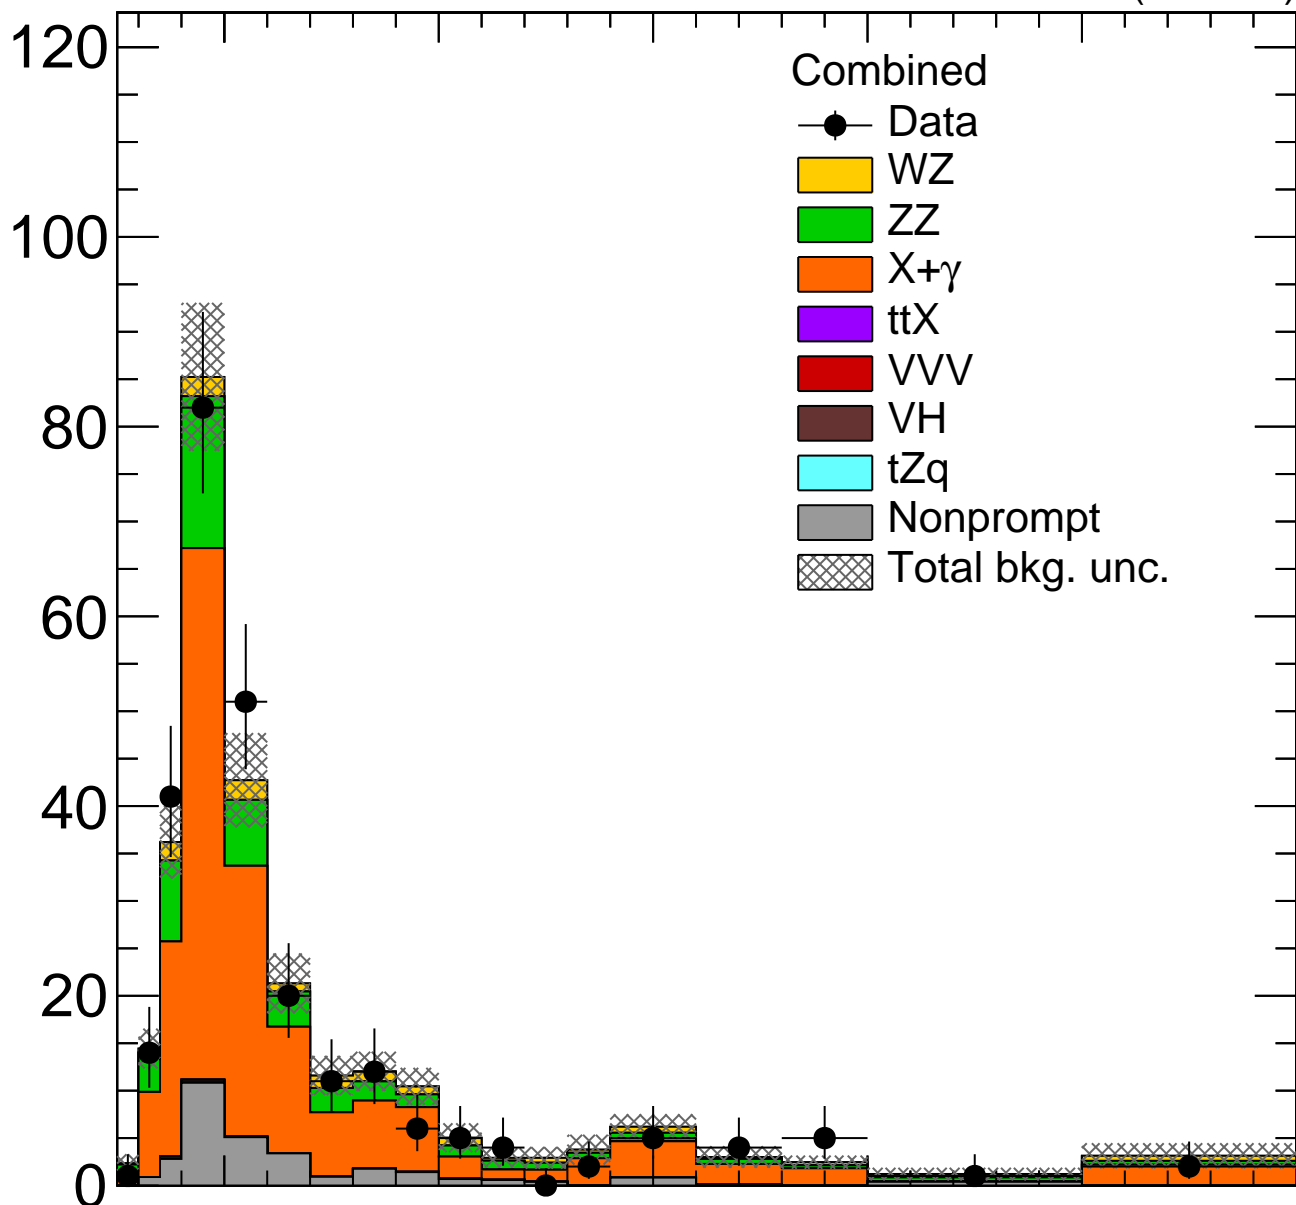

**CMS**35.9 fb<sup>-1</sup> (13 TeV)

Events/bin

Data/pred.

 $p_T$  (Leading jet) [GeV]